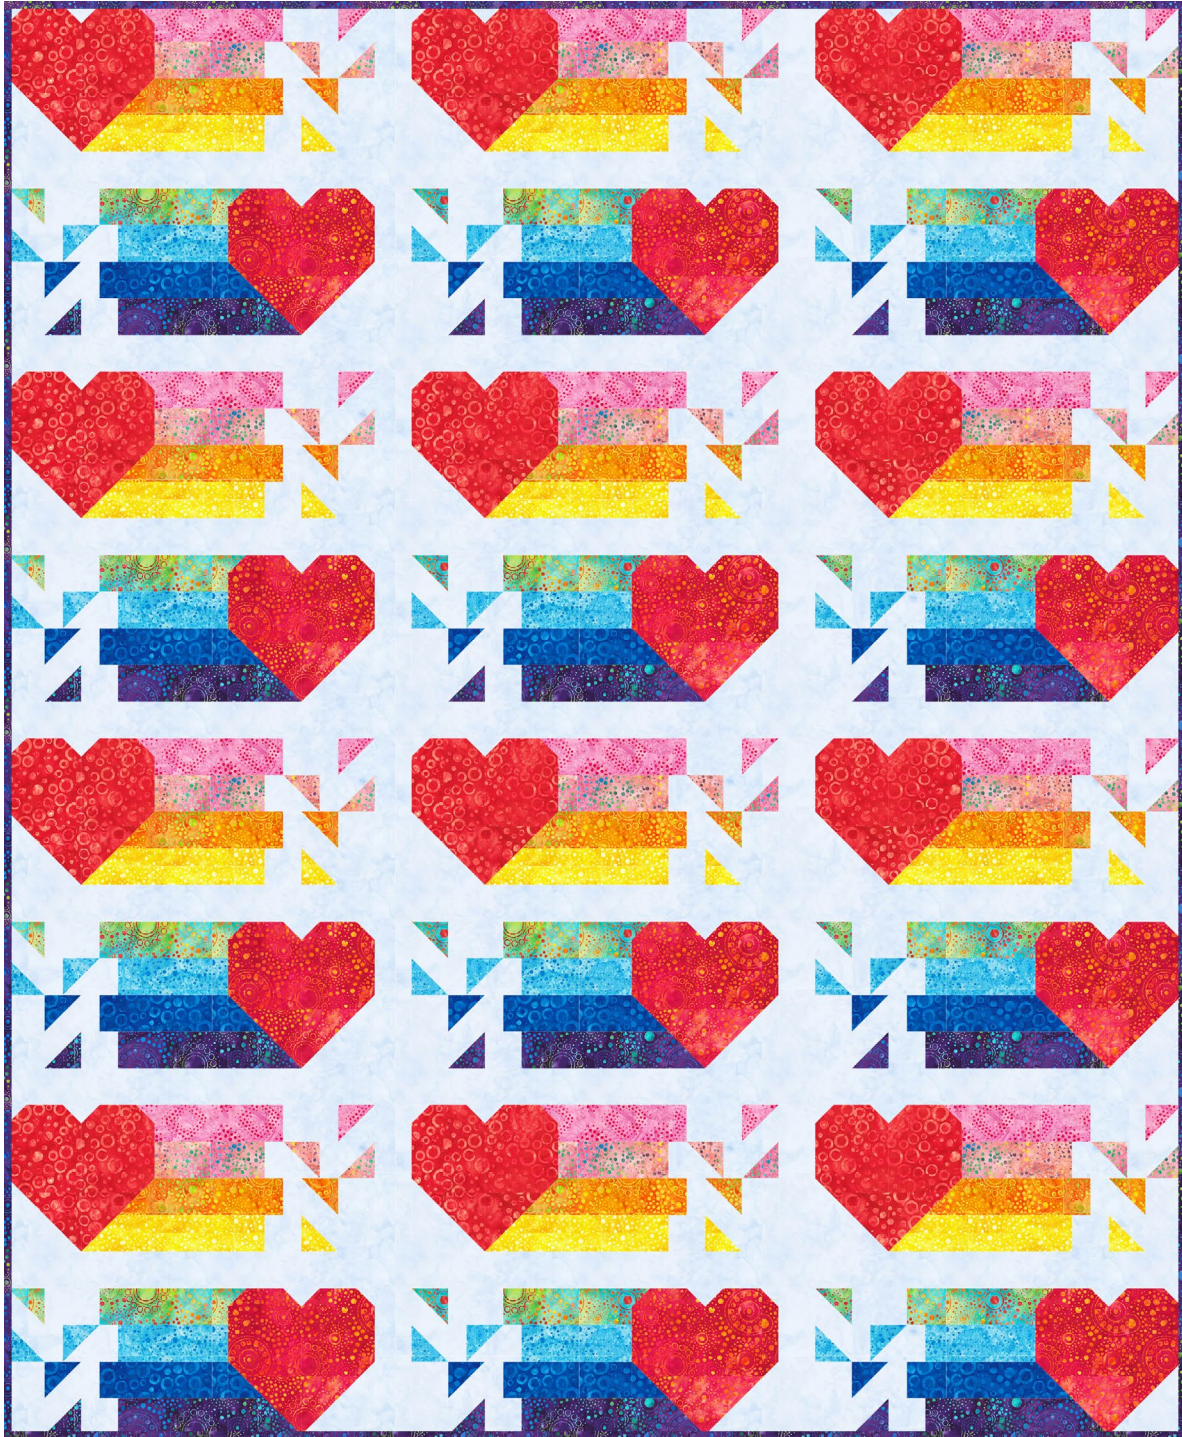

Pattern available for purchase
from modernlymorgan.com

Project Name: **Confetti Hearts**
Dimensions: **63 1/2" x 75"**
Designed by Modernly Morgan

PRO15576