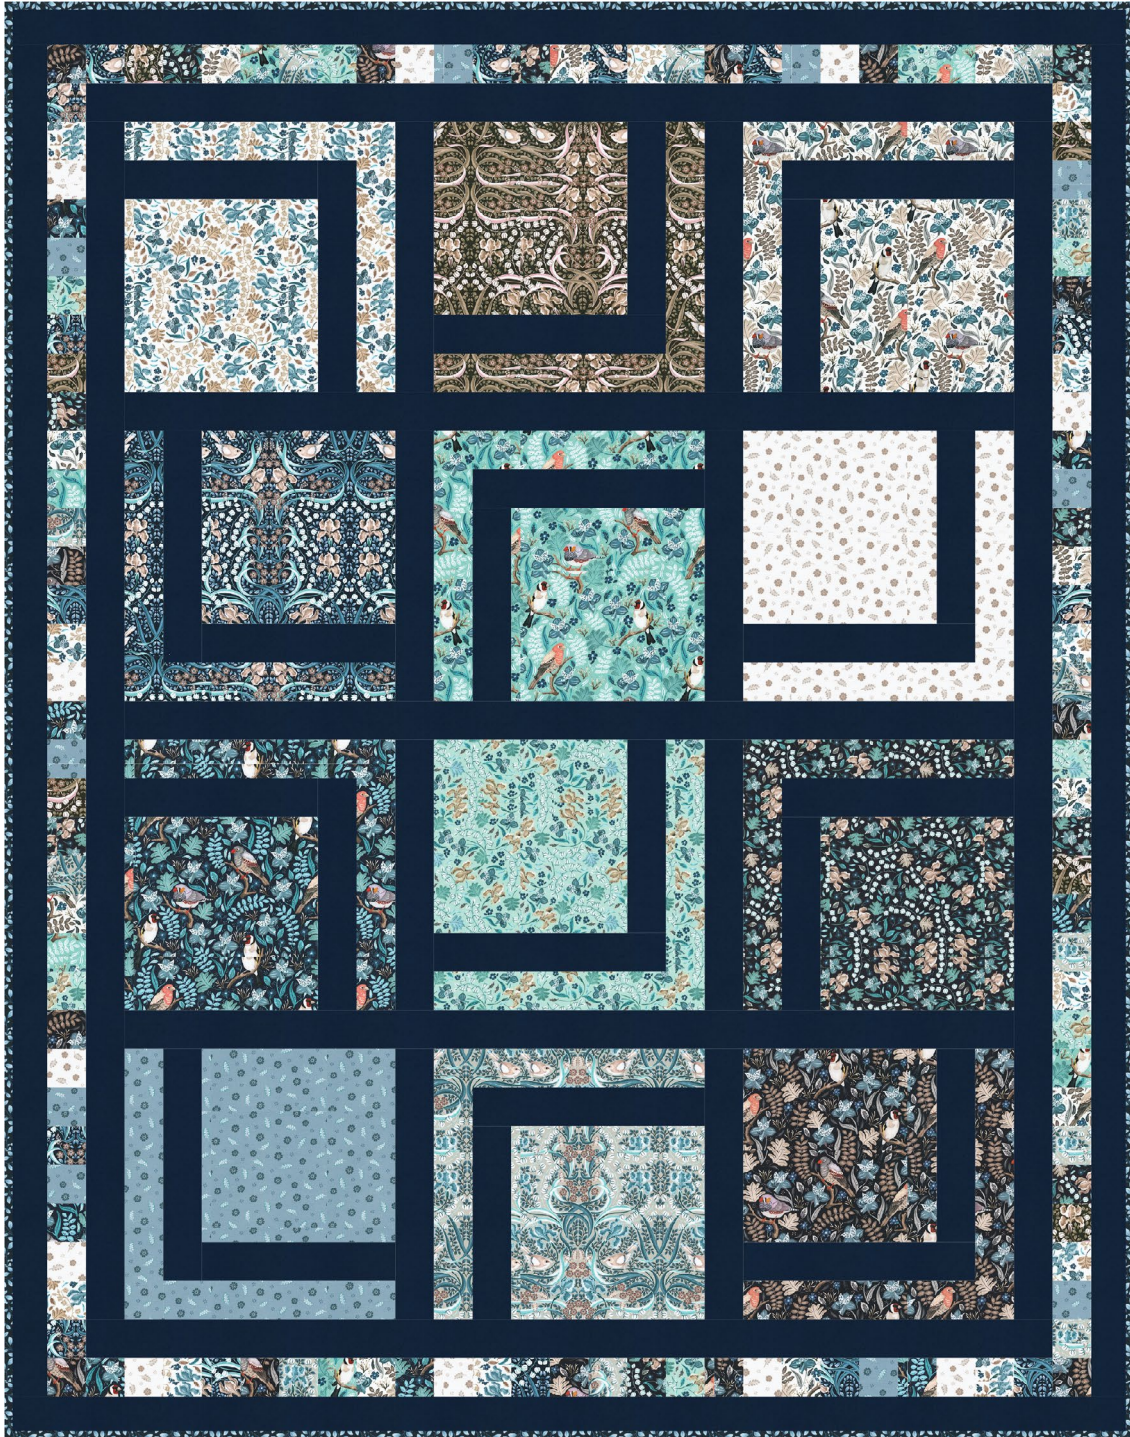

Feathers and Flora

DESIGNER
PATTERN

Pattern available for purchase
from quiltingrenditions.com

Project Name: **Double Time**
Dimensions: **58 1/2" x 74 1/2"**
Designed by Quilting Renditions

PRO15581