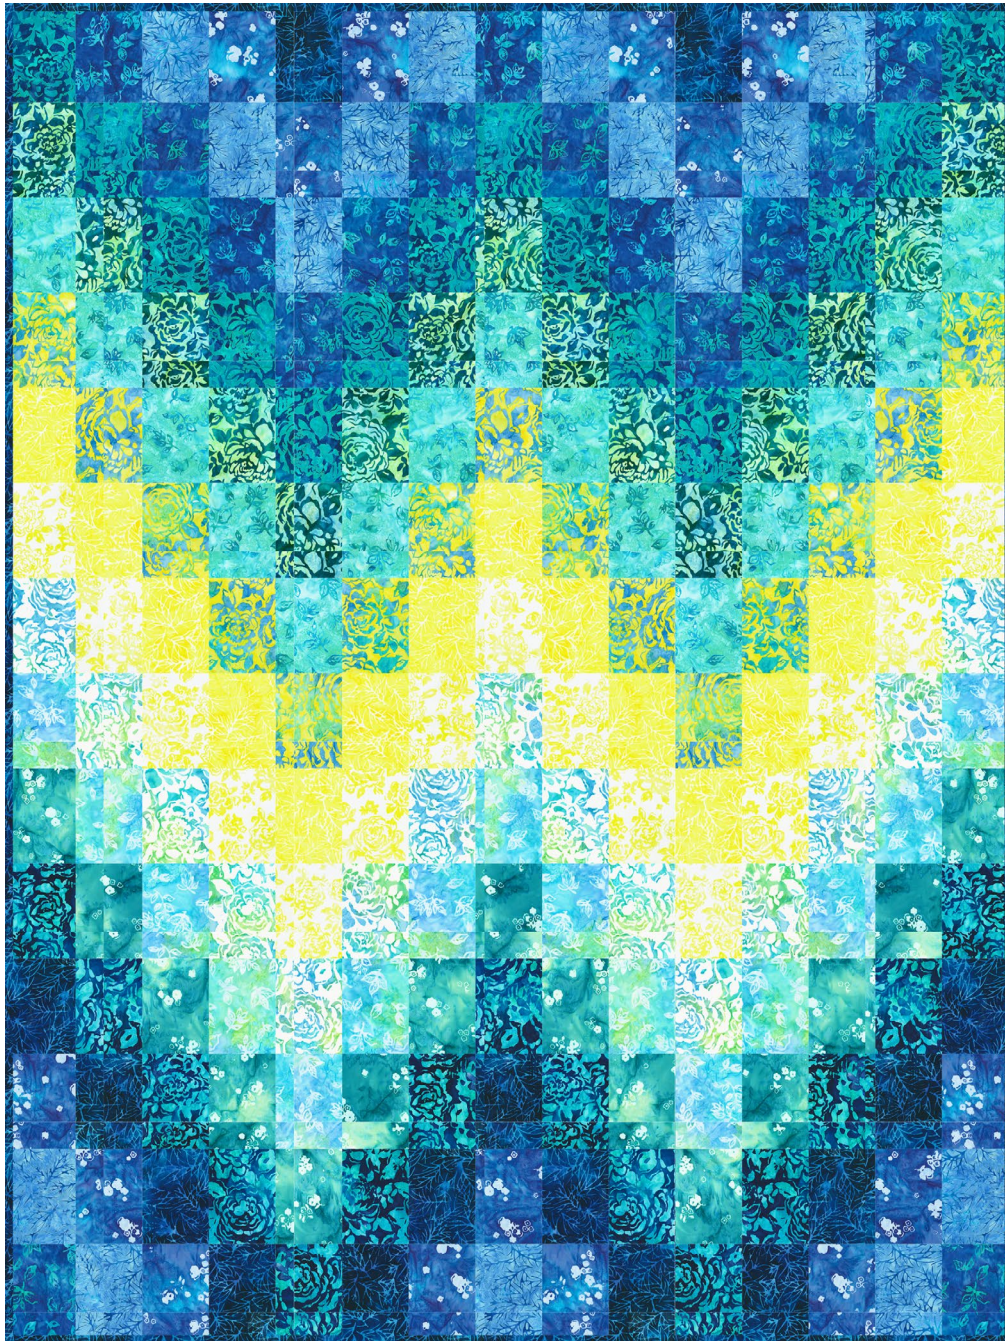

# Azure Breeze

*Wamen Wan*

Pattern available for purchase  
from [villarosadesigns.com](http://villarosadesigns.com)

Project Name: **Elsie May**  
Dimensions: **52 1/2" x 70"**  
Designed by Villa Rosa Designs

**Precut Friendly**

The Elsie May quilt can be made with 14 fat quarters - just add binding!

PRO15555