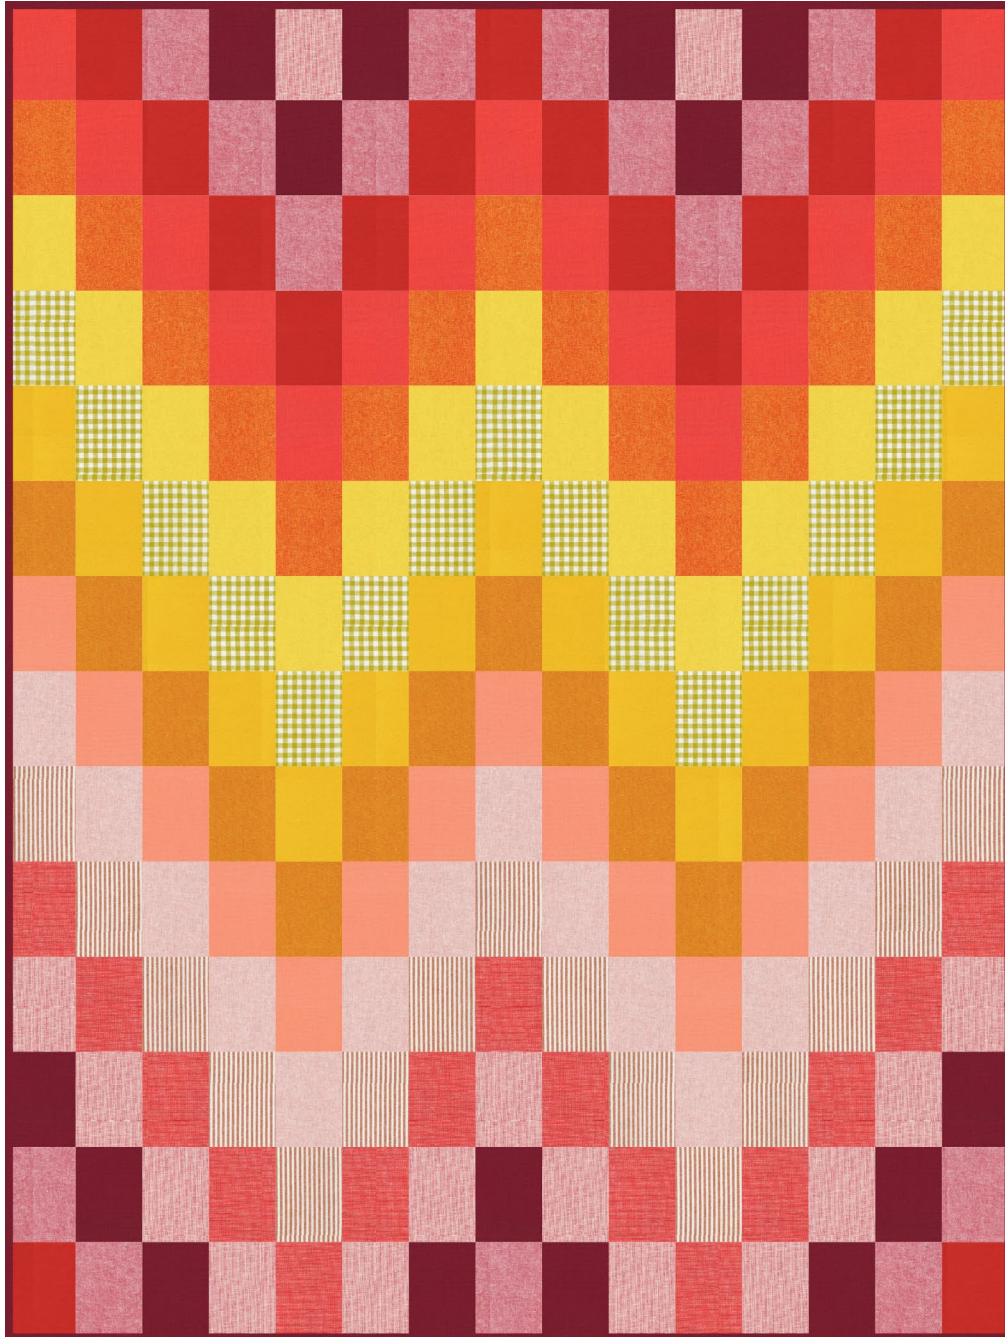

Pattern available for purchase
from villarosadesigns.com

Project Name: **Elsie May**
Dimensions: **53" x 70"**
Designed by Villa Rosa Designs
Bonfire

Precut Friendly

The Elsie May quilt can be made with one Fat Quarter Bundle - just add binding!