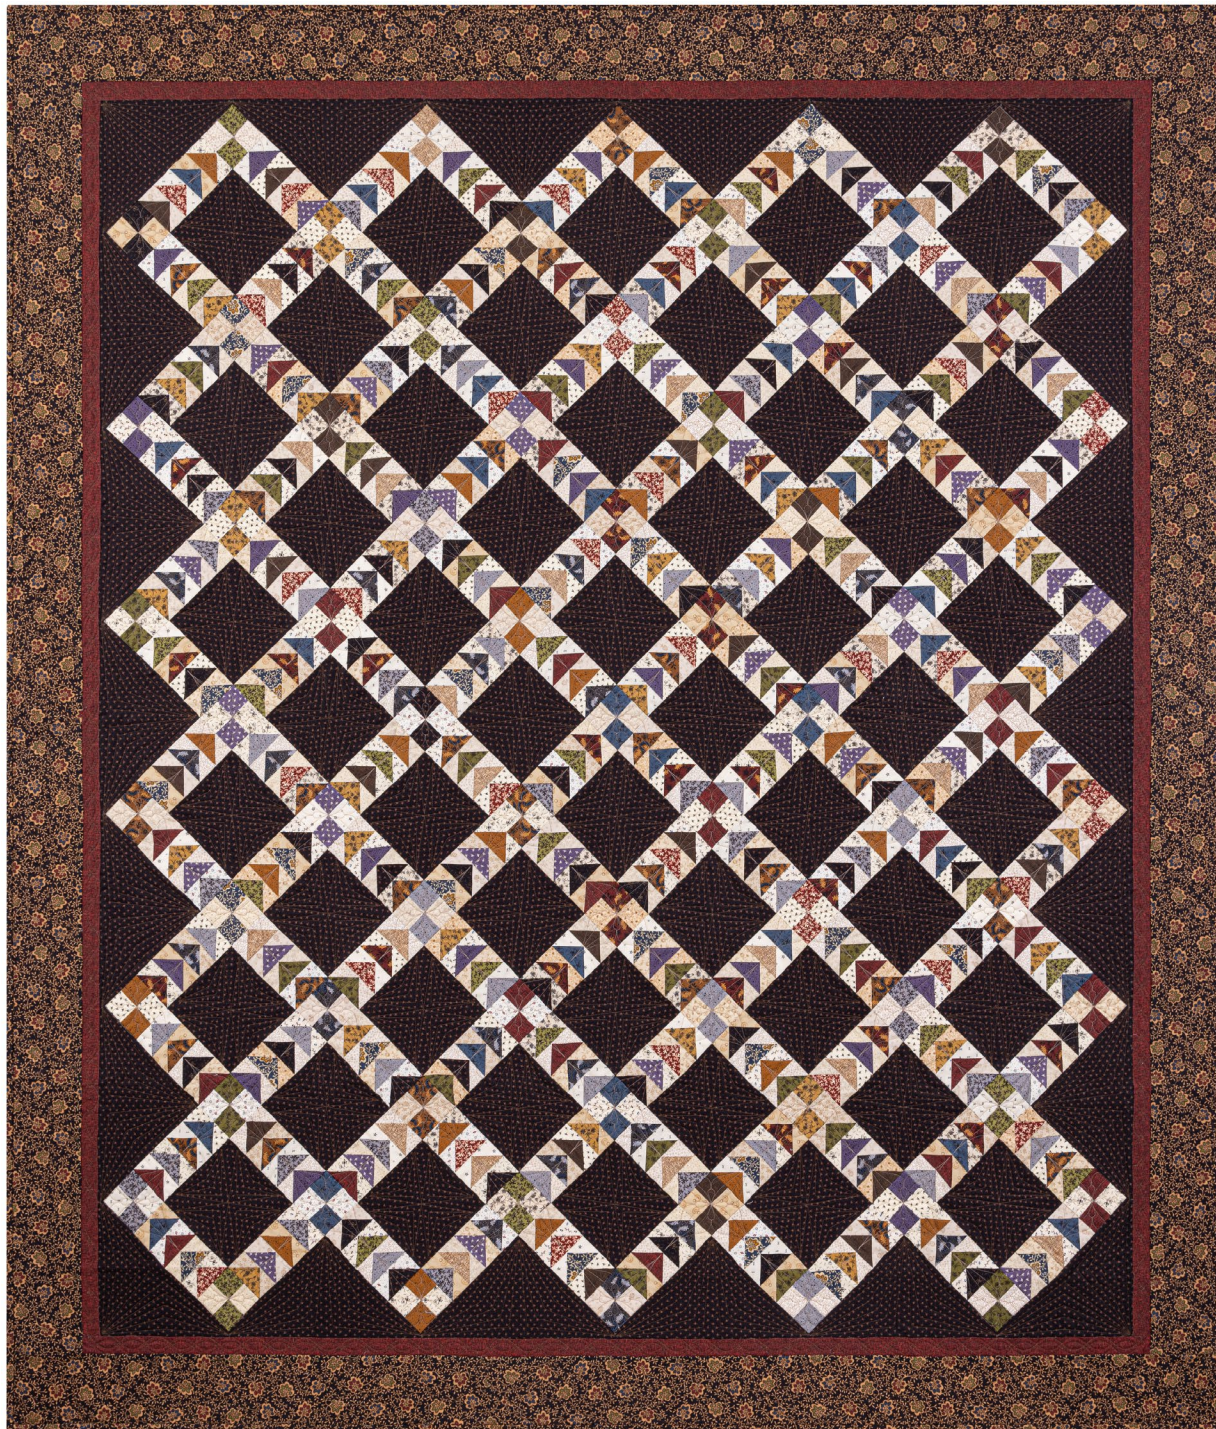

Pattern available for purchase
from yellowcreekquilt designs.com

Project Name: **Meyer House**
Dimensions: **68" x 78 1/2"**
Designed by Jill Shaulis

PRO15702