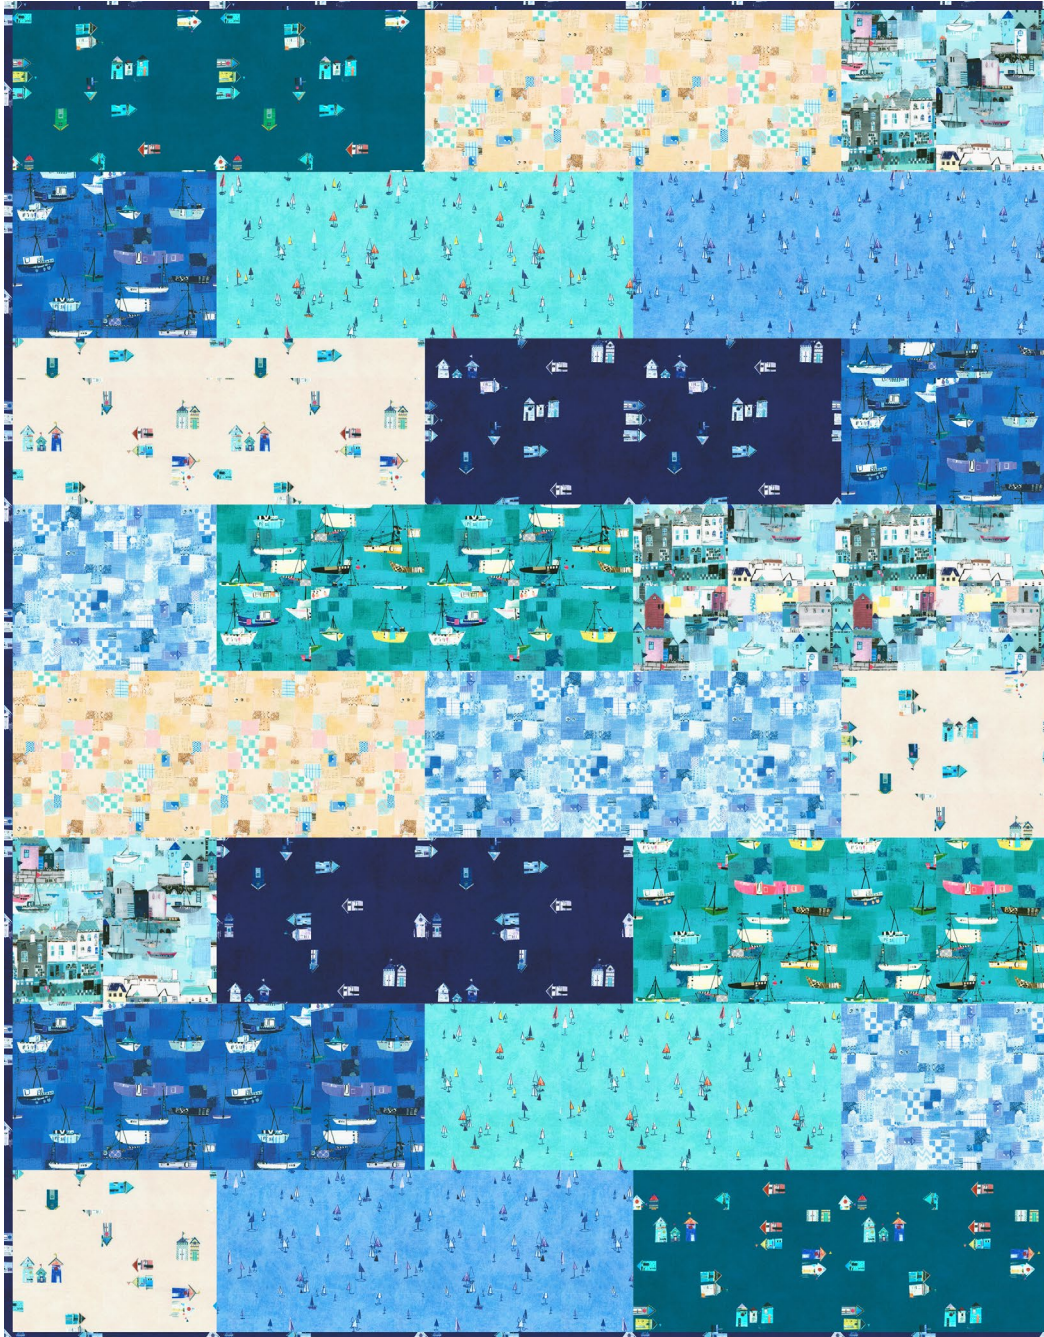

Shoreline

DESIGNER
PATTERN

Pattern available for purchase
from villarosadesigns.com

Project Name: **Biscotti**

Dimensions: **48" x 64"**

Designed by Heidi Cook for Villa Rosa Designs

Precut Friendly

The Biscotti quilt can be made with 10 fat quarters - just add binding!

PRO15728