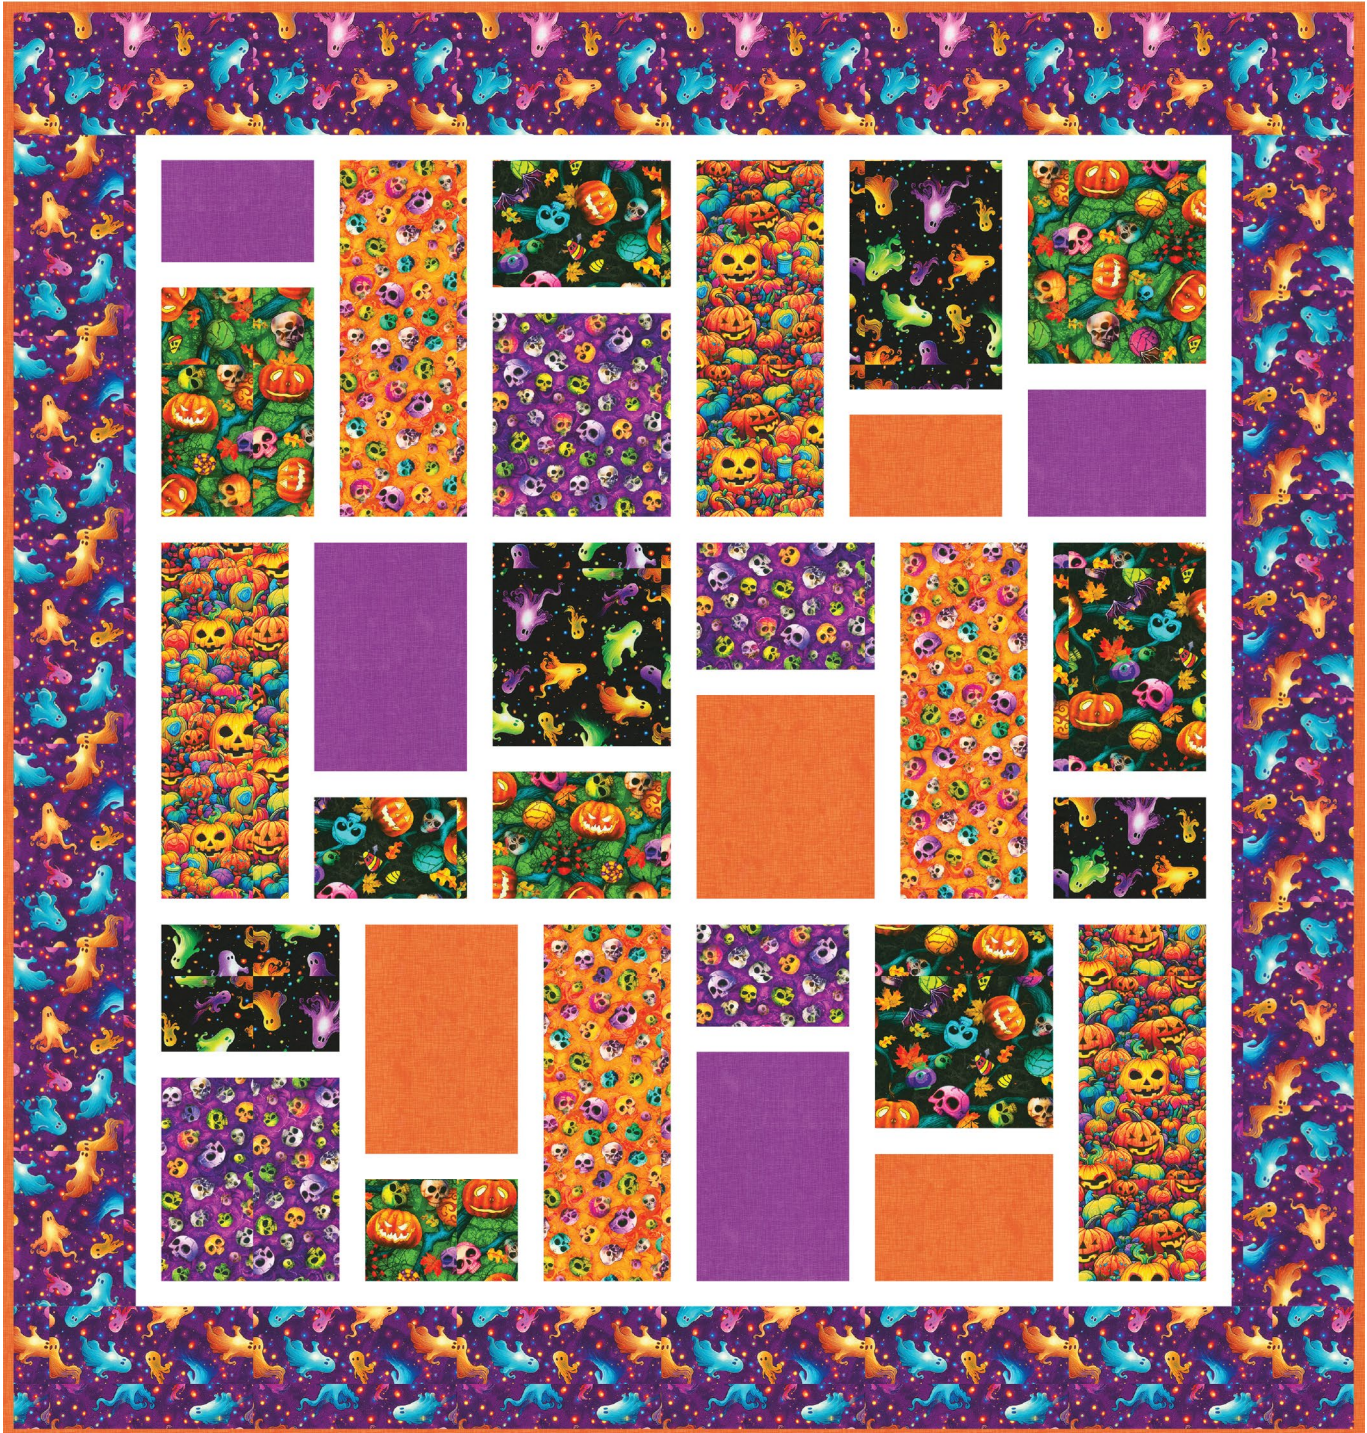

Pattern available for purchase  
from [quiltingrenditions.com](http://quiltingrenditions.com)

Project Name: **Broken Windows**  
Dimensions: **53 1/2" x 56"**  
Designed by Quilting Renditions

PRO15781