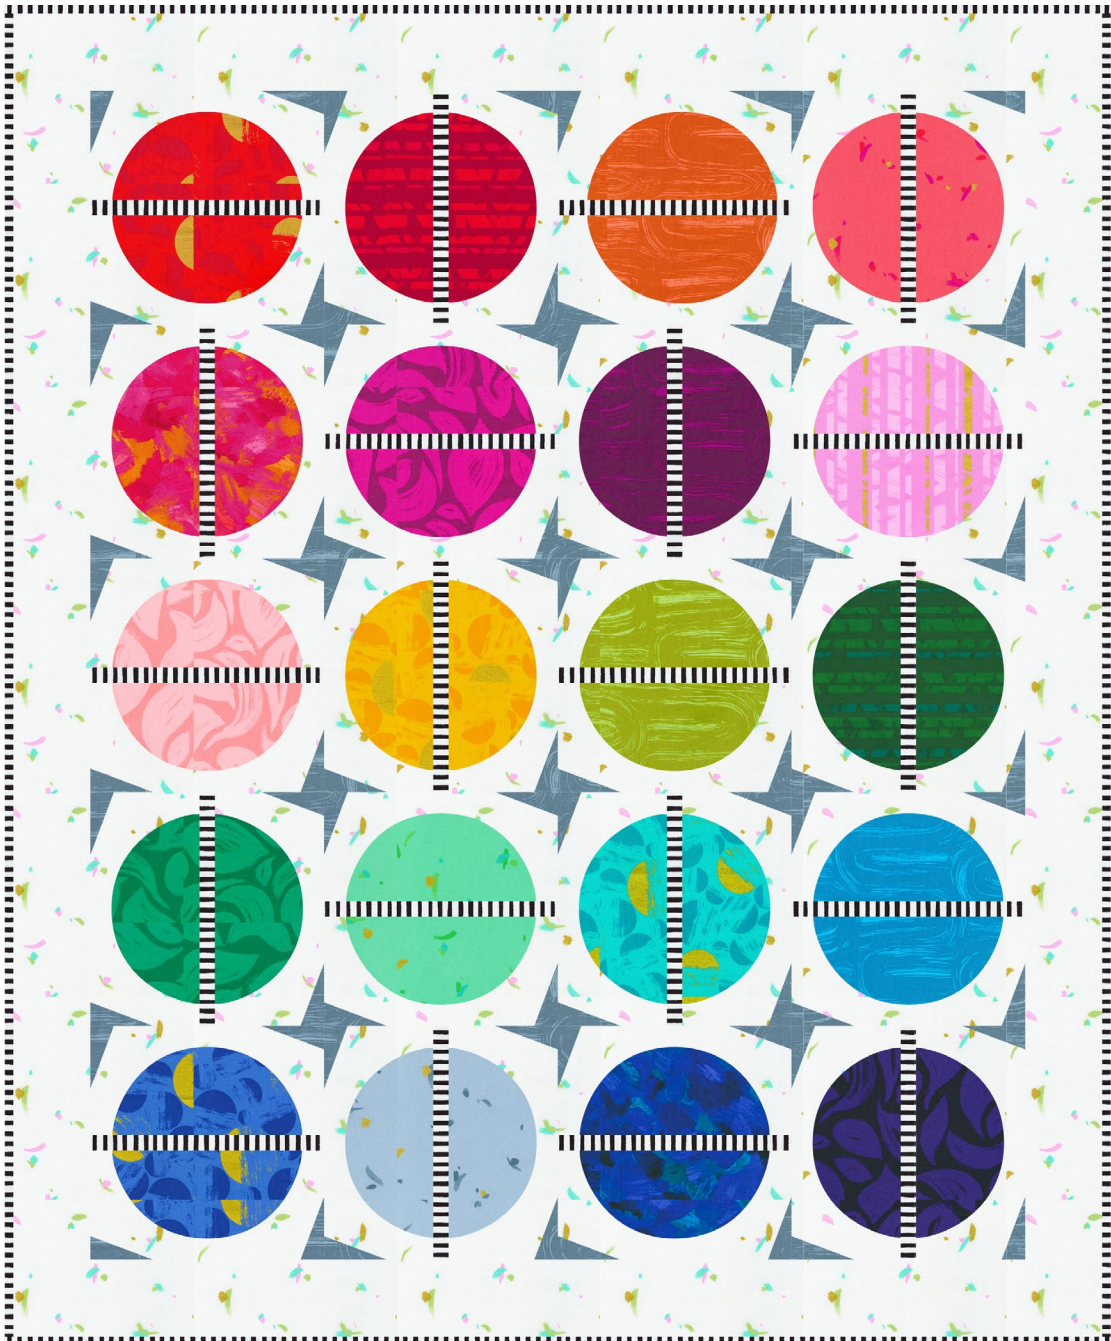

Pattern available for purchase
from satomiquilts.com

Project Name: **Pompom Galaxy**
Dimensions: **54 1/2" x 65 1/2"**
Designed by Satomi Quilts

Precut Friendly

The Pom Pom Galaxy Quilt can be made with one Ten Square - just add background, accents and binding!