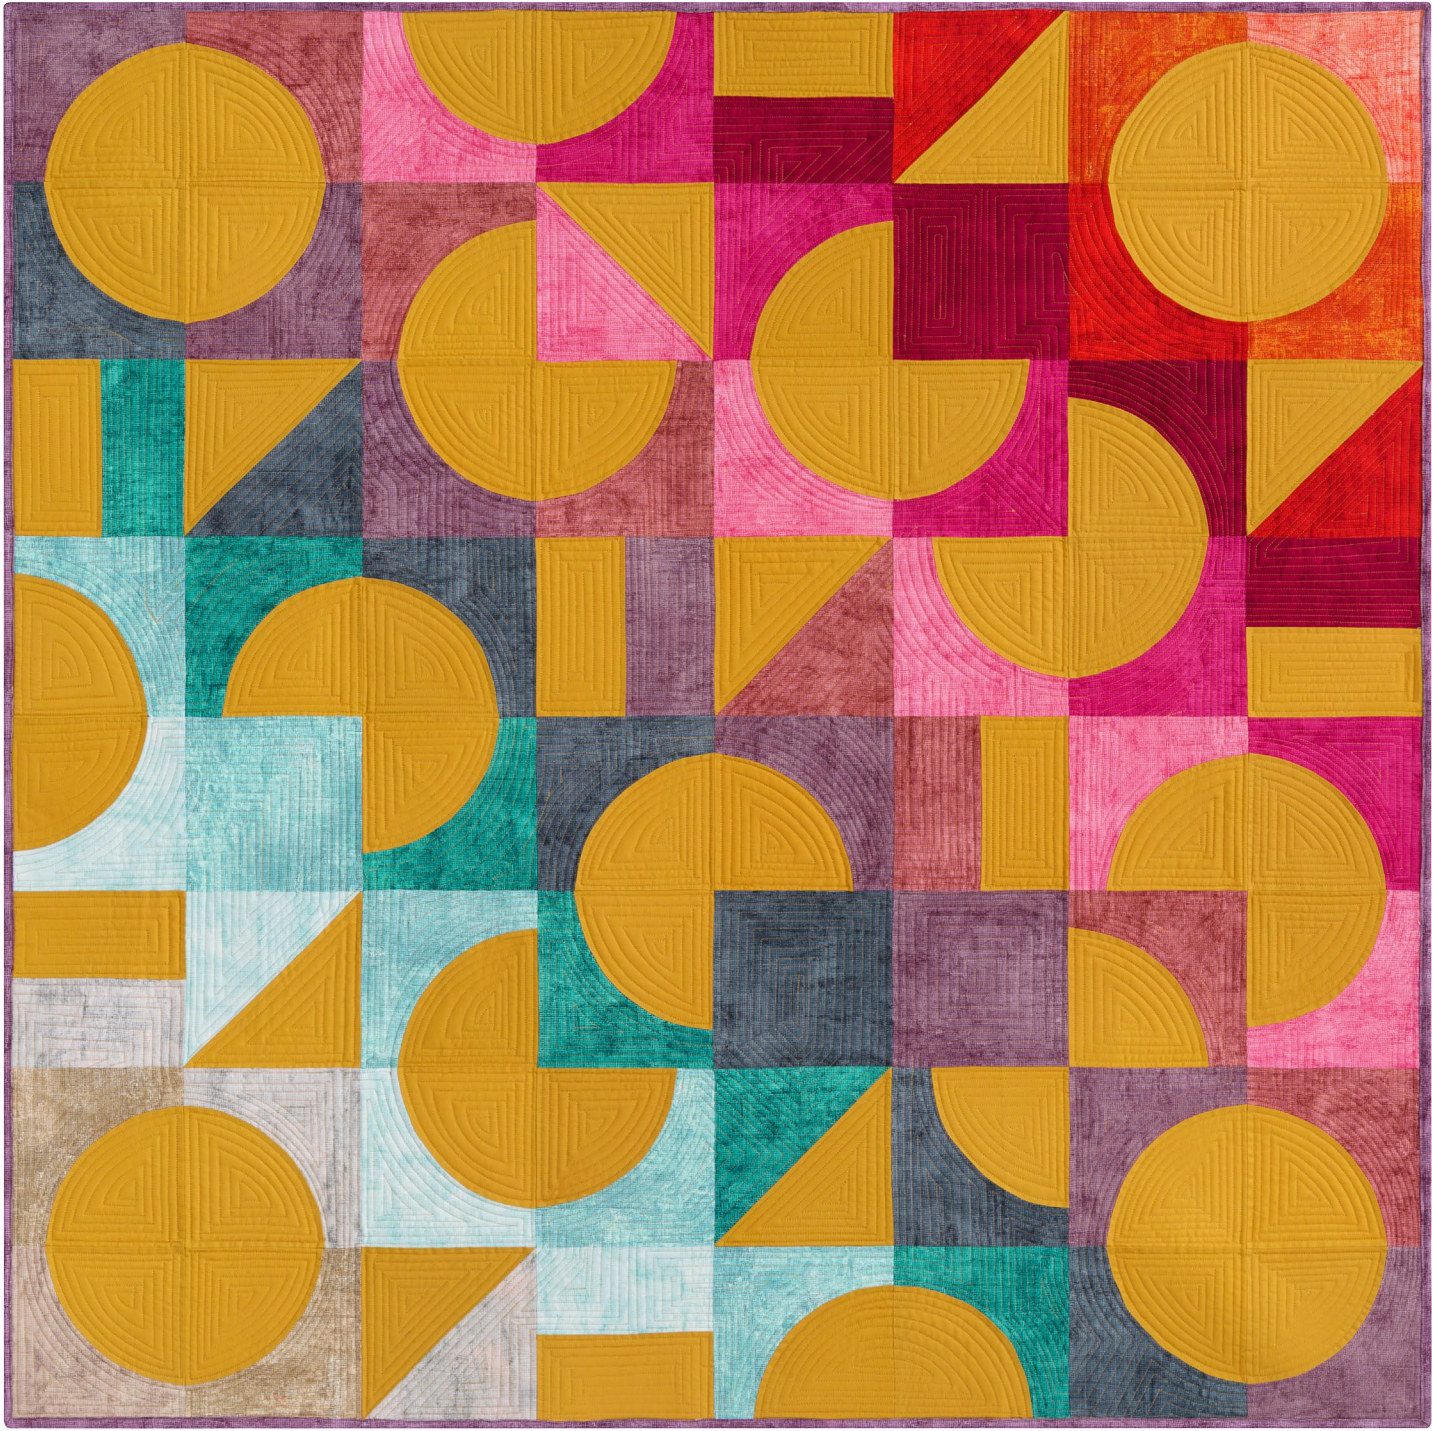

Pattern available for purchase
from SewMuchMooreShop.com

Project Name: **Turntables Quilt**
Dimensions: **56" x 56"**
Designed by Nicole Moore

PRO15310