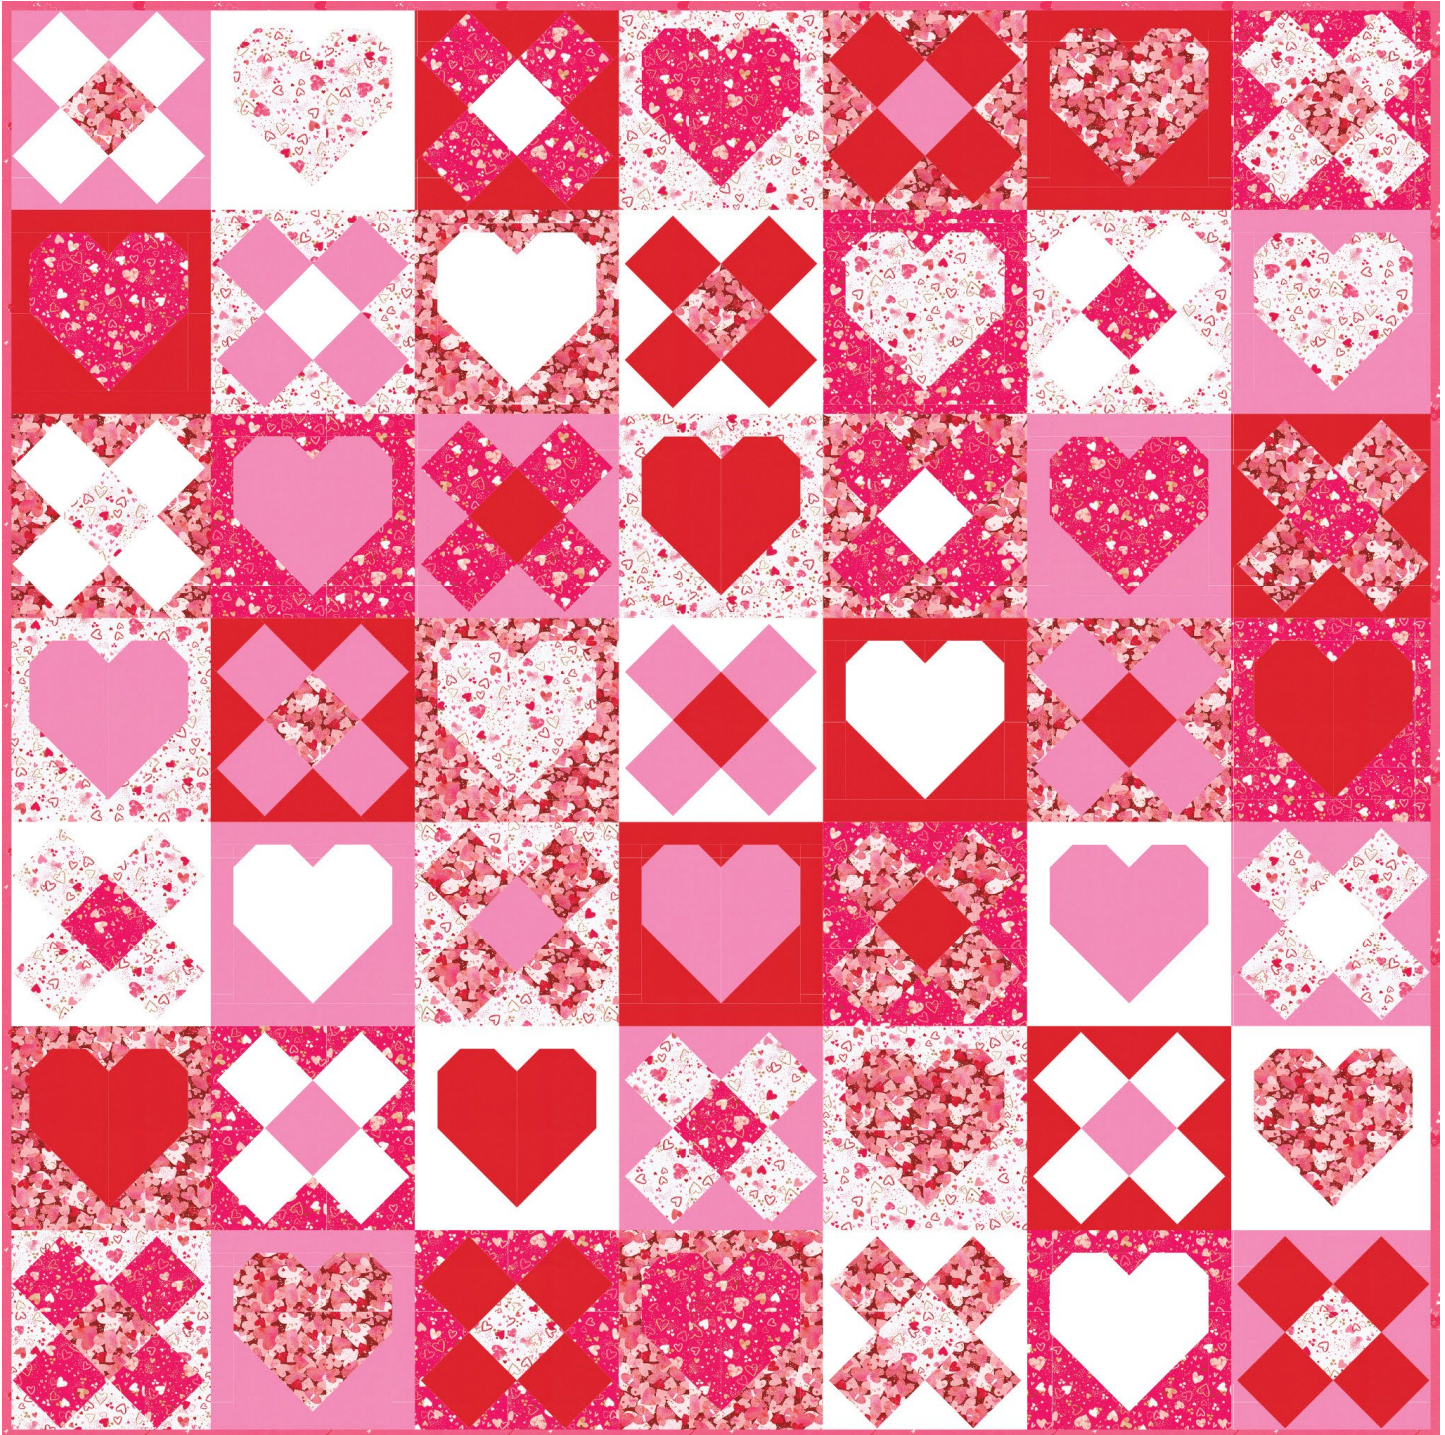

Pattern available for purchase
from penandpaperpatterns.com

Project Name: **Be Mine**
Dimensions: **63 1/2" x 63 1/2"**
Designed by Pen + Paper Patterns

PRO16029