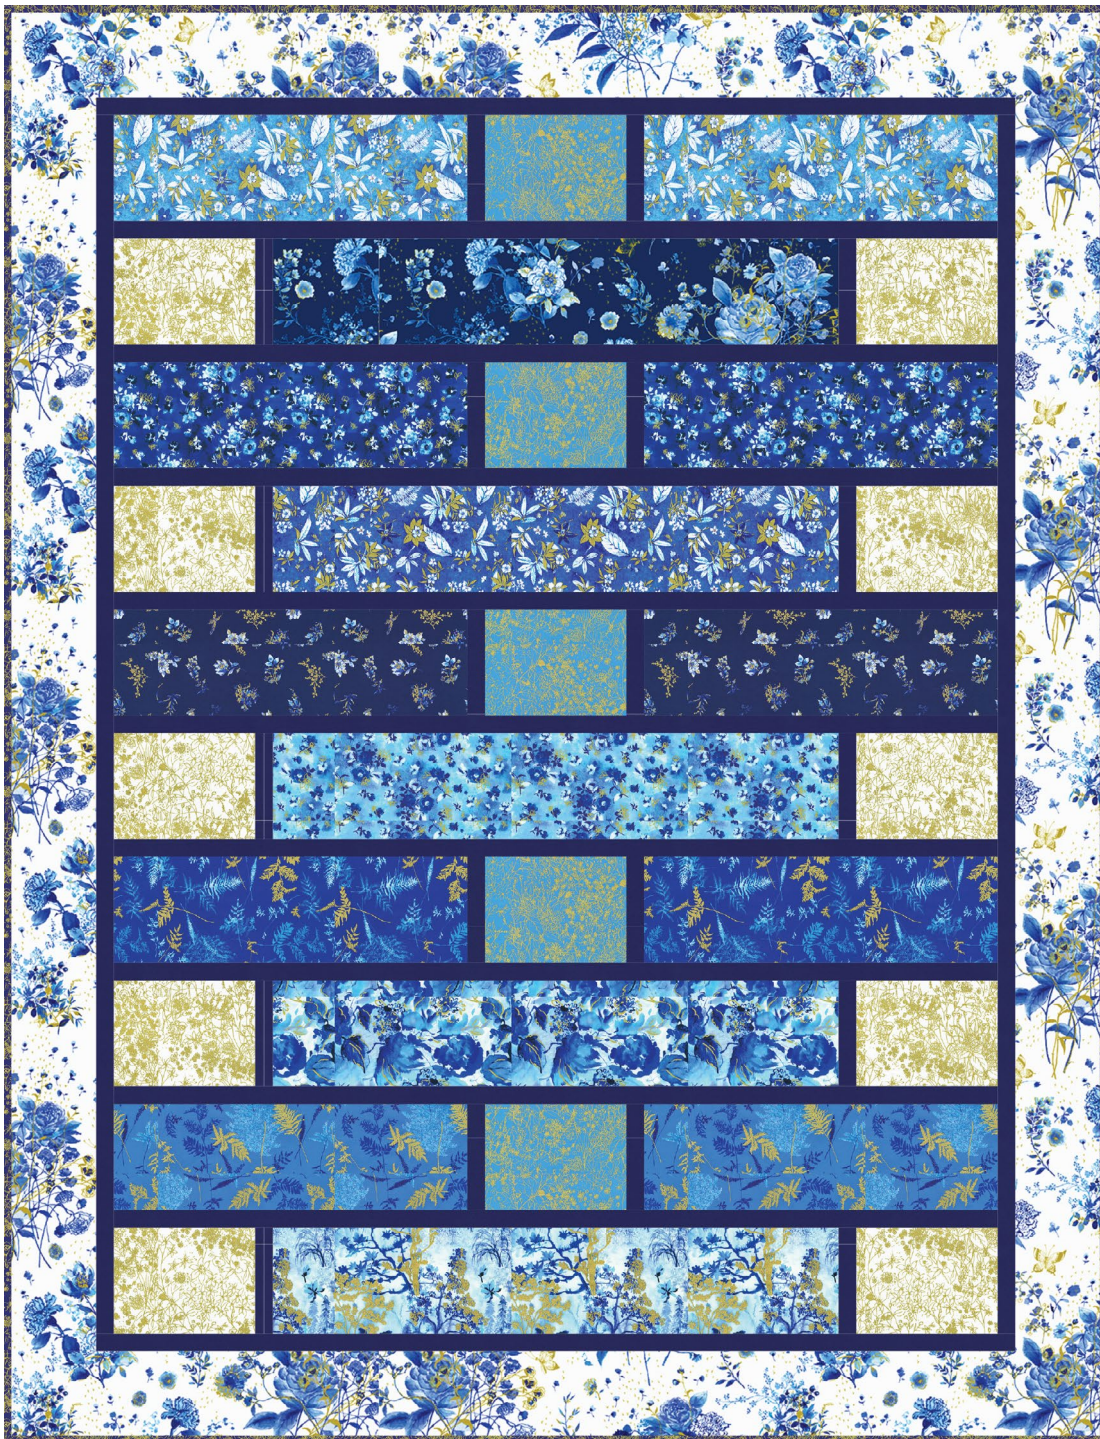

Cobalt Bliss

Lanuen Wan

Pattern available for purchase
from quiltingrenditions.com

Project Name: **Bridges**
Dimensions: **62 1/2" x 81 1/2"**
Designed by Quilting Renditions

PRO15914