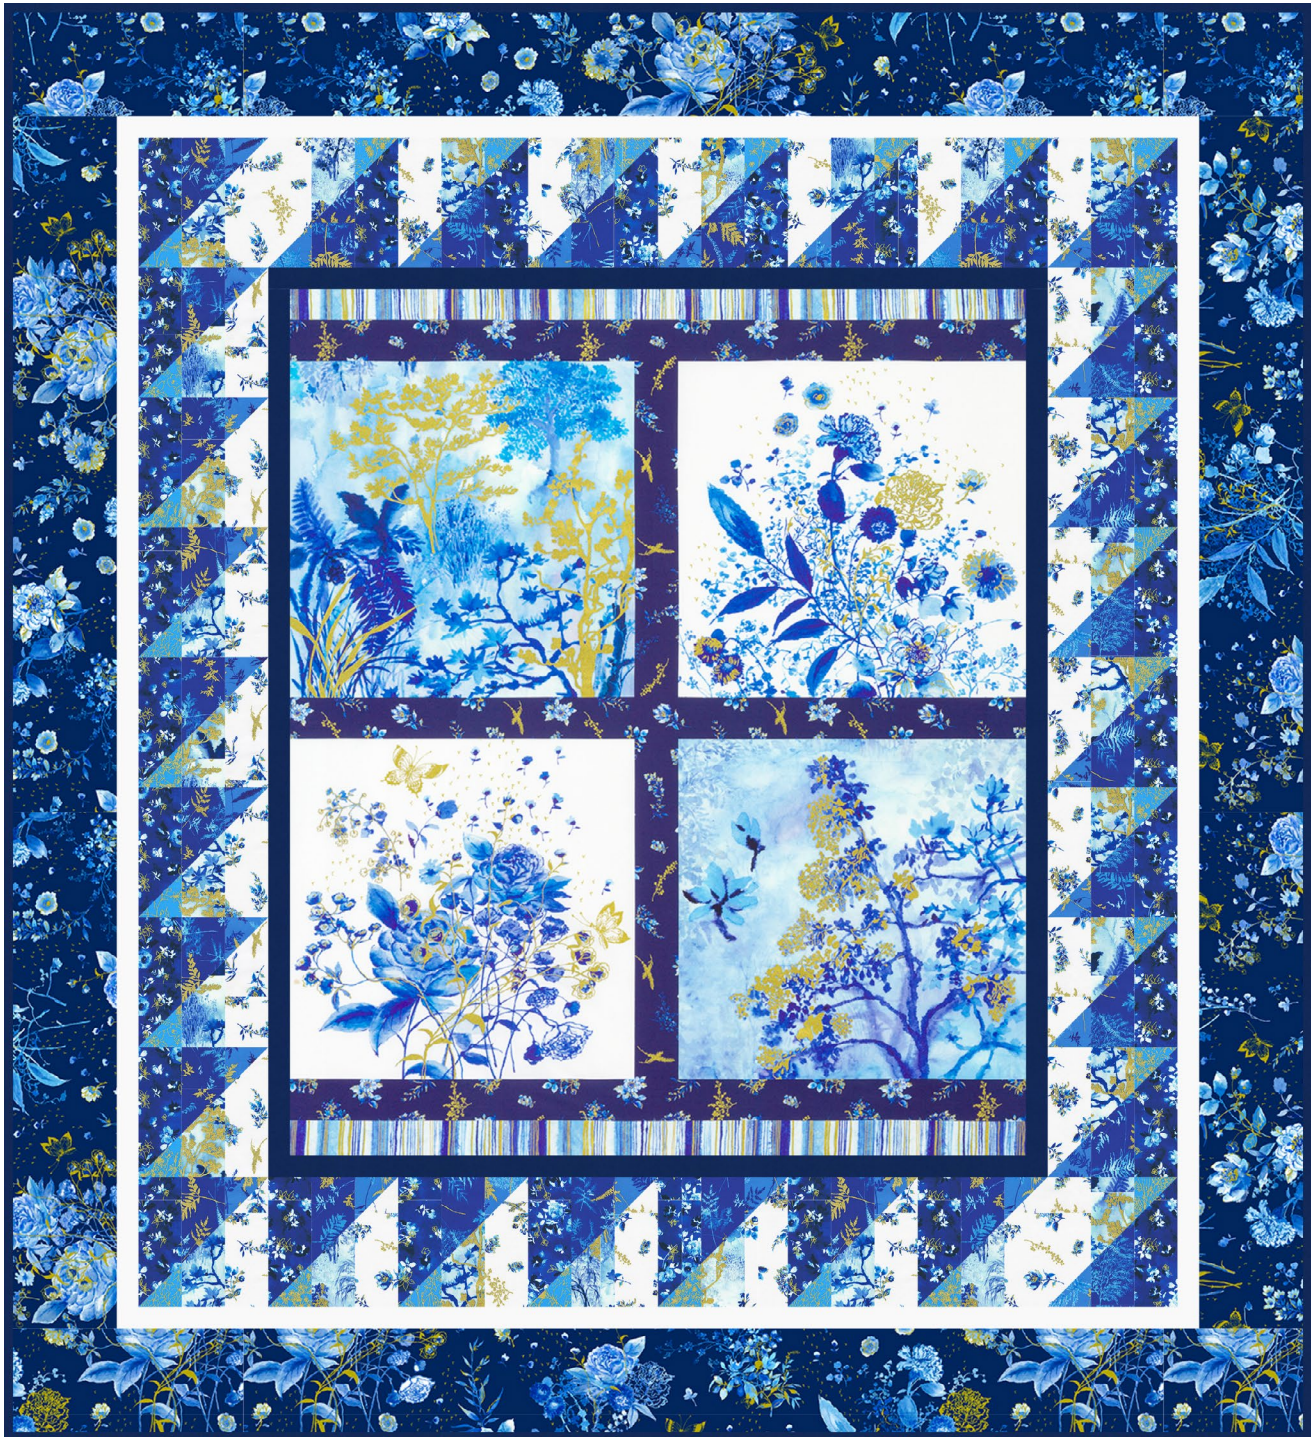

Cobalt Bliss

Lanven Wan

Pattern available for purchase
from quiltingrenditions.com

Project Name: **Incline**
Dimensions: **60 1/2" x 66 1/2"**
Designed by Quilting Renditions

PRO15916