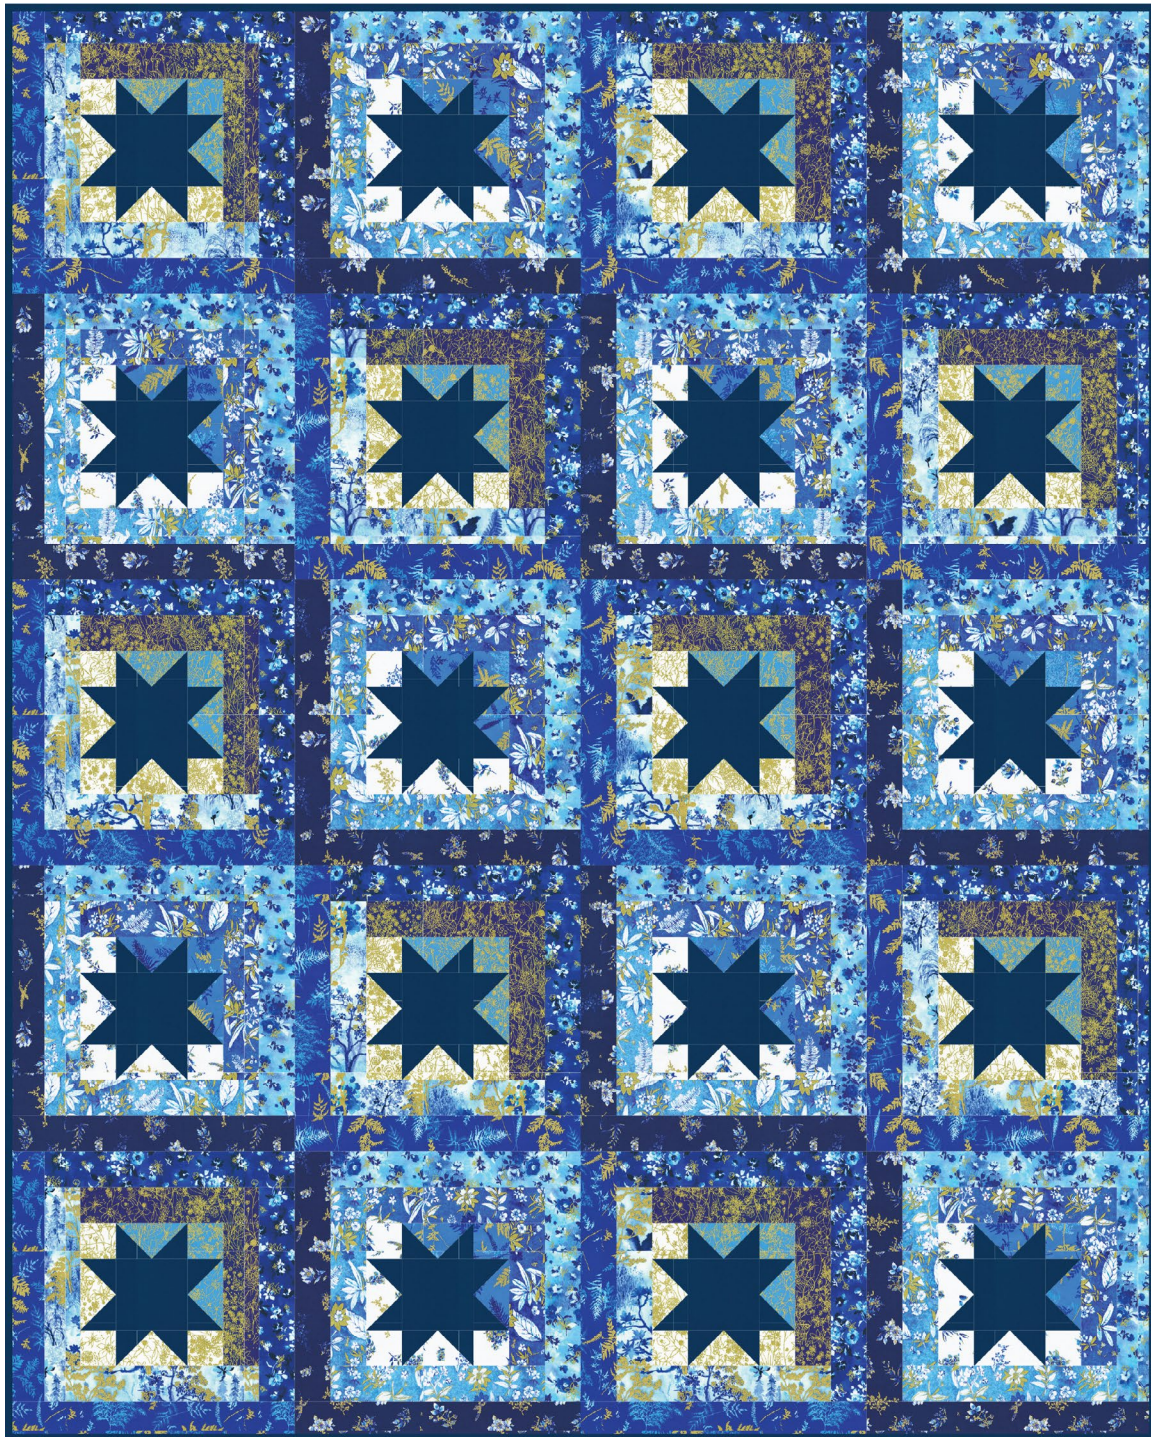

Pattern available for purchase
from modernlymorgan.com

Project Name: **Spectra**
Dimensions: **64" x 80"**
Designed by Modernly Morgan

PRO15917