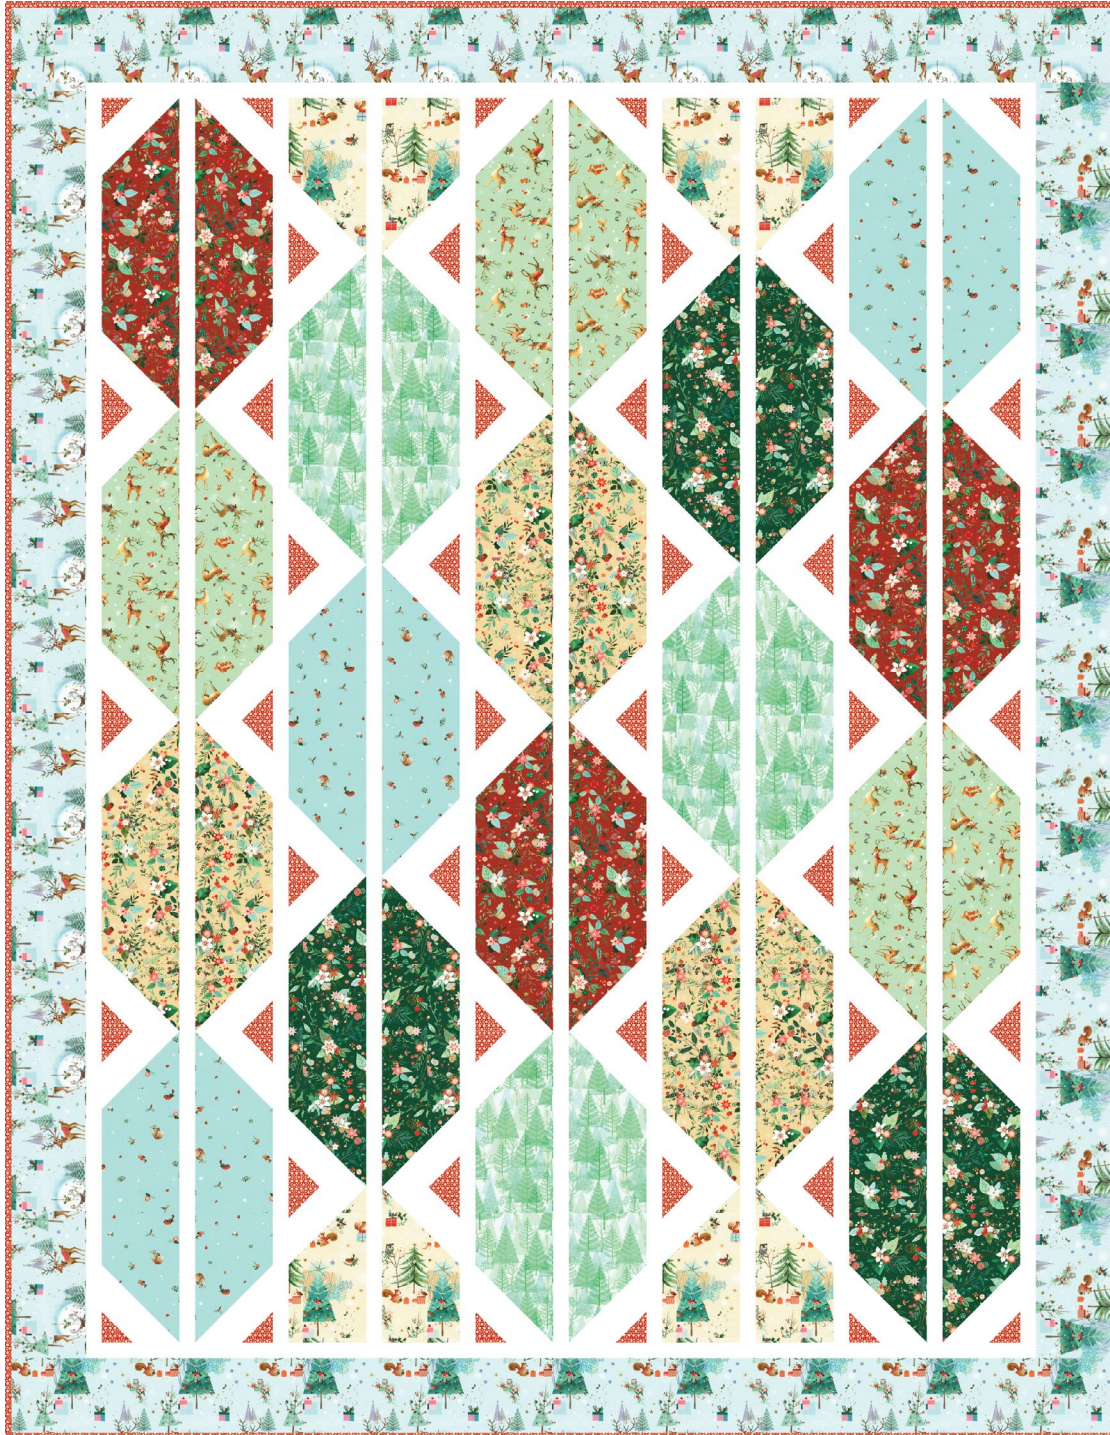

# Festive Fauna

Pattern available for purchase from [mountainpeekcreations.com](http://mountainpeekcreations.com)

Project Name: **Counterpoint**  
Dimensions: **71 1/2" x 92 1/2"**  
Designed by Mountainpeek Creations

PRO15789