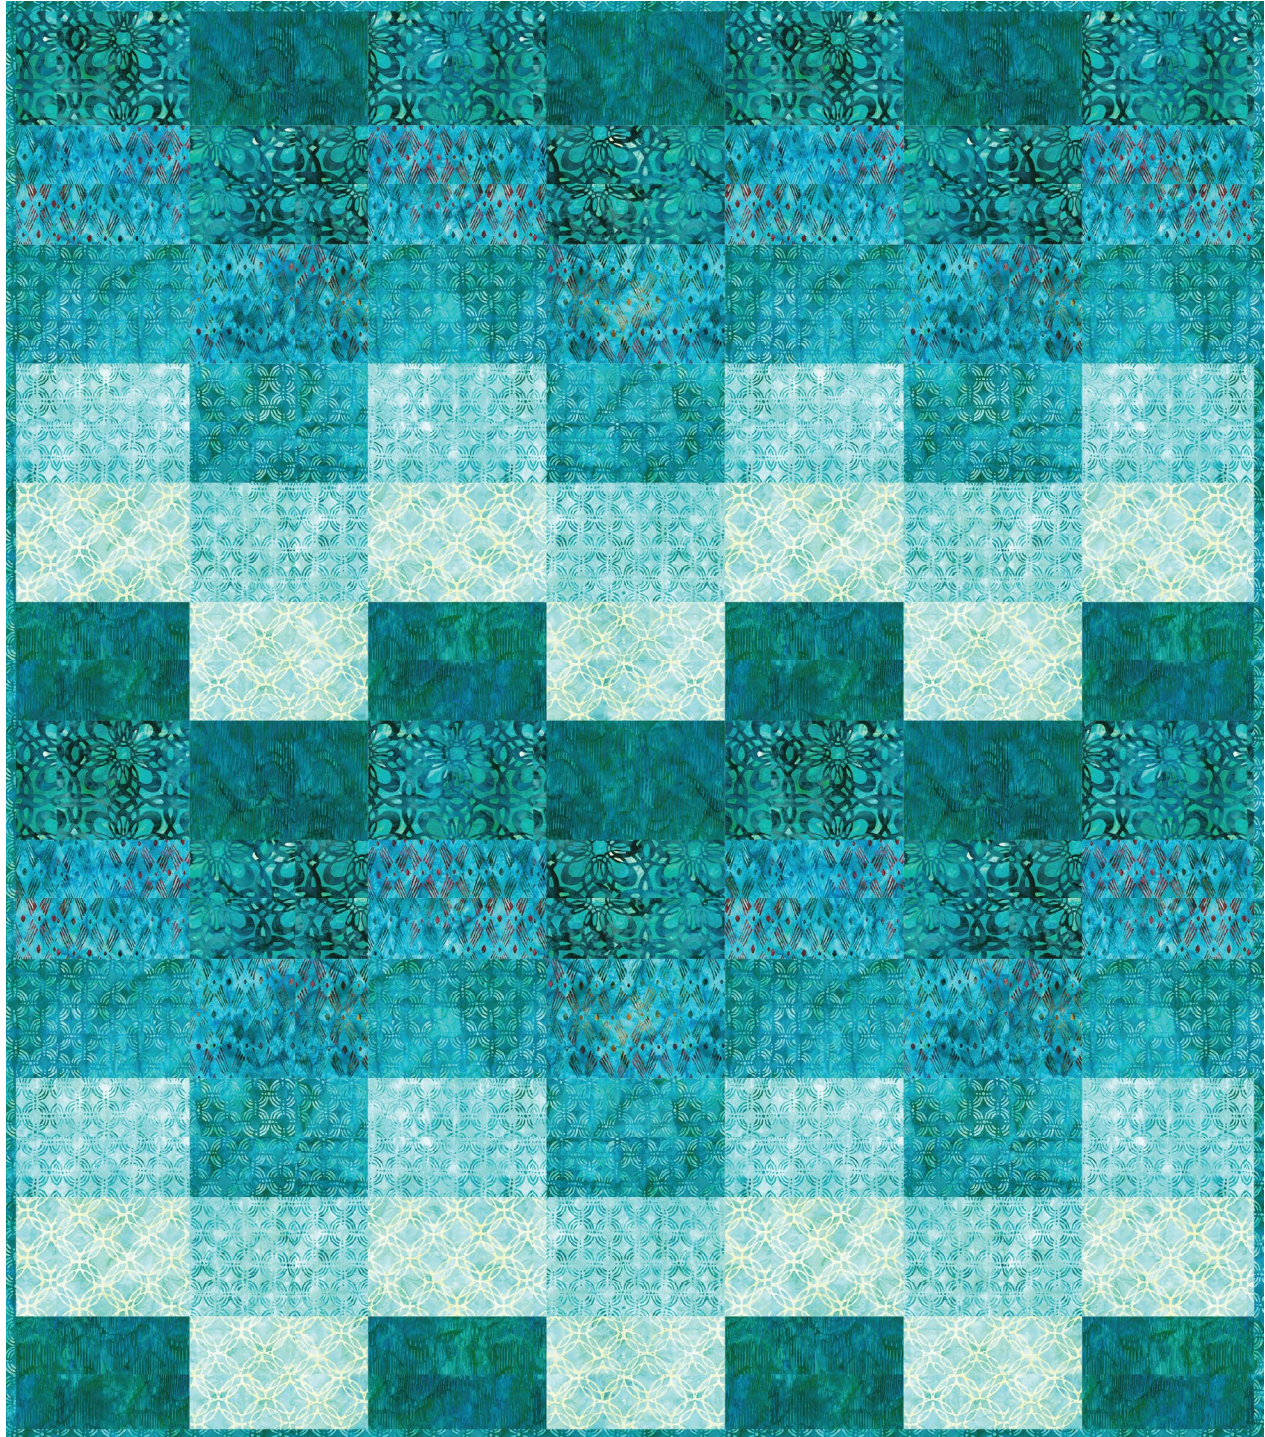

Geo Earth

Pattern available for purchase
from villarosadesigns.com

Project Name: **Surf City**
Dimensions: **53" x 60"**
Designed by Villa Rosa Designs

PRO15928