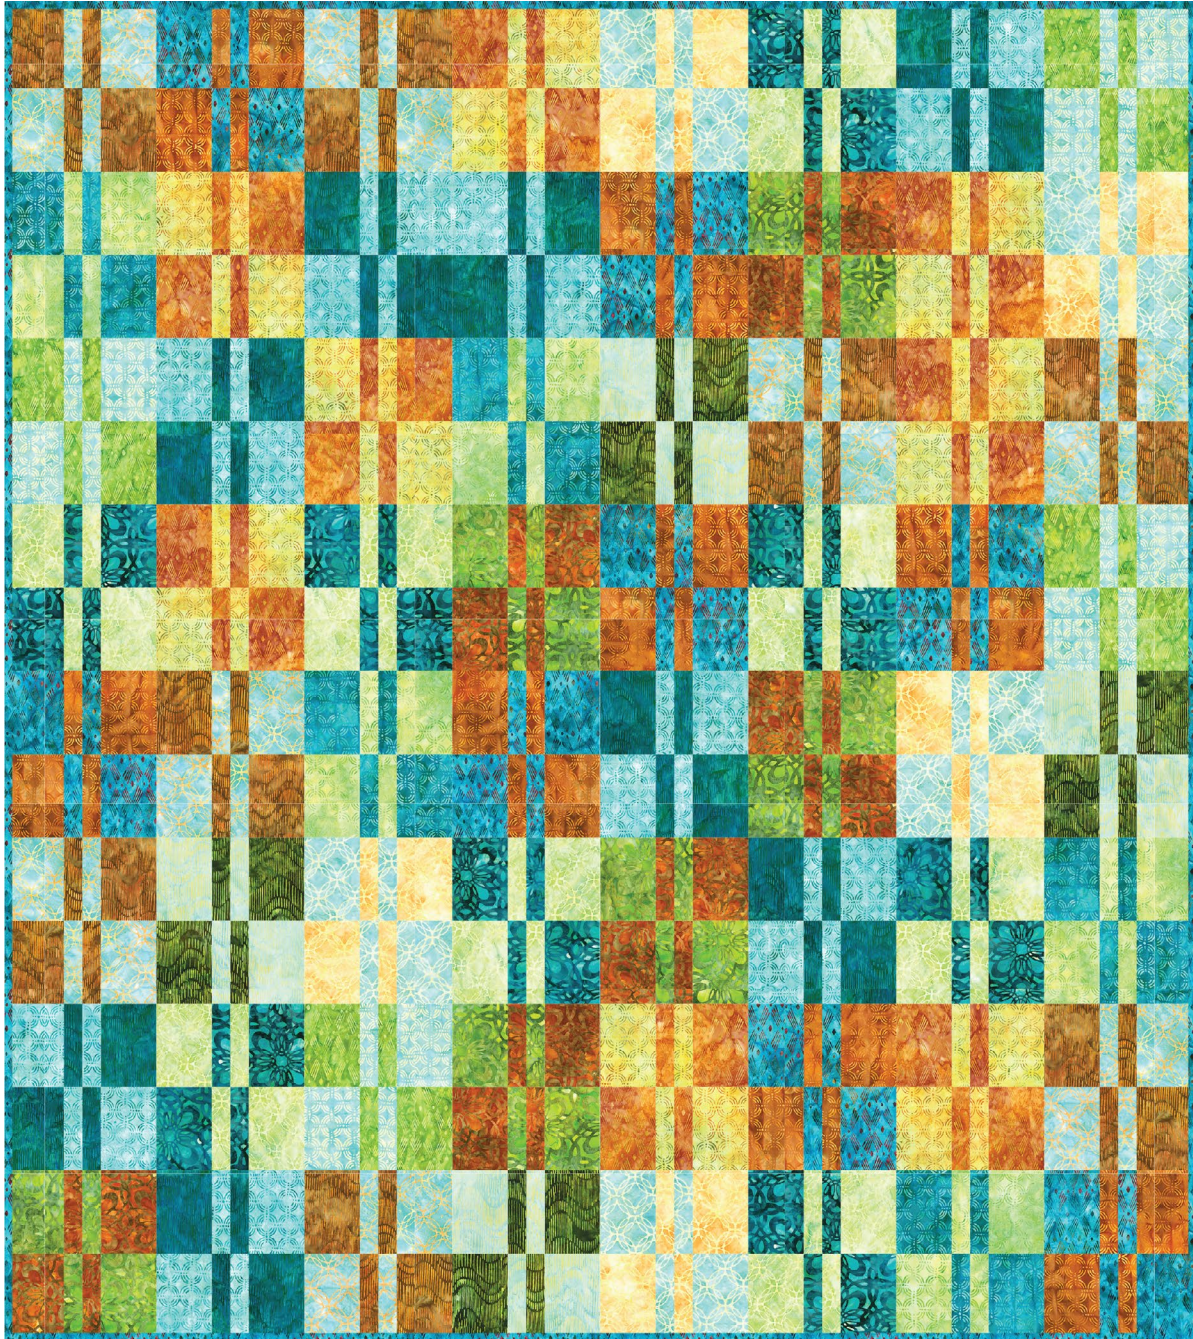

Pattern available for purchase
from villarosadesigns.com

Project Name: **Switch-A-Roo**

Dimensions: **64" x 72"**

Designed by Sugar Pine Quilt Designs for Villa
Rosa Designs

Precut Friendly

The Switch-A-Roo quilt can be made with two Ten Squares - just add binding!

PRO15929