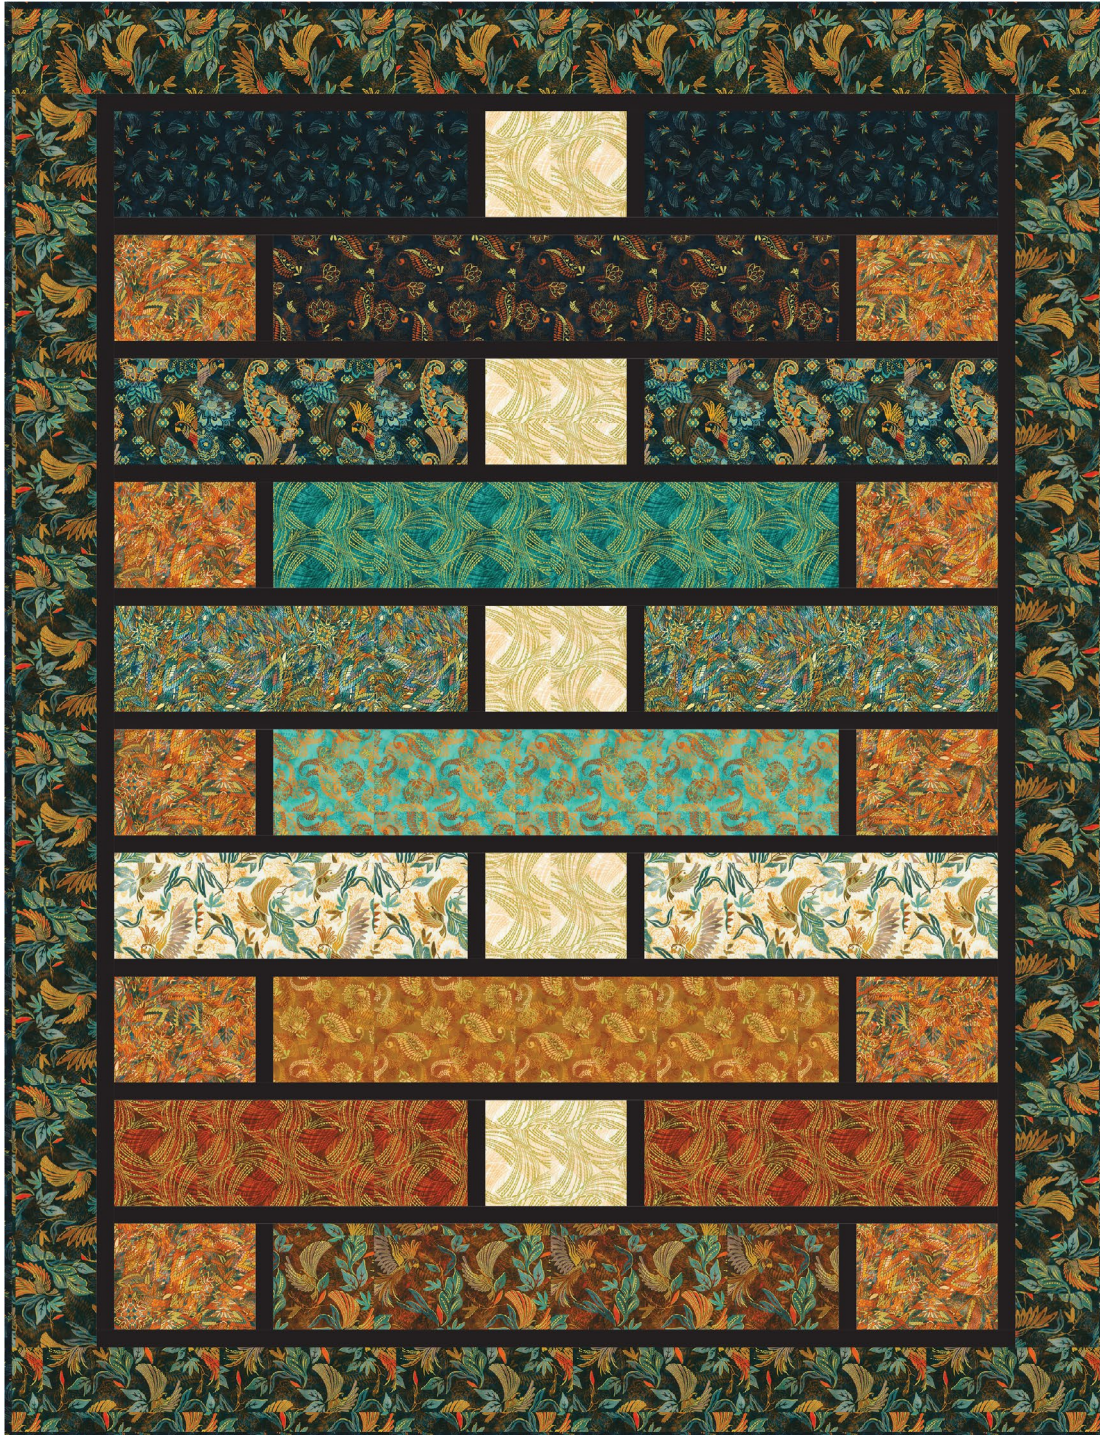

Pattern available for purchase
from quiltingrenditions.com

Project Name: **Bridges**
Dimensions: **62 1/2" x 81 1/2"**
Designed by Quilting Renditions

PRO15931