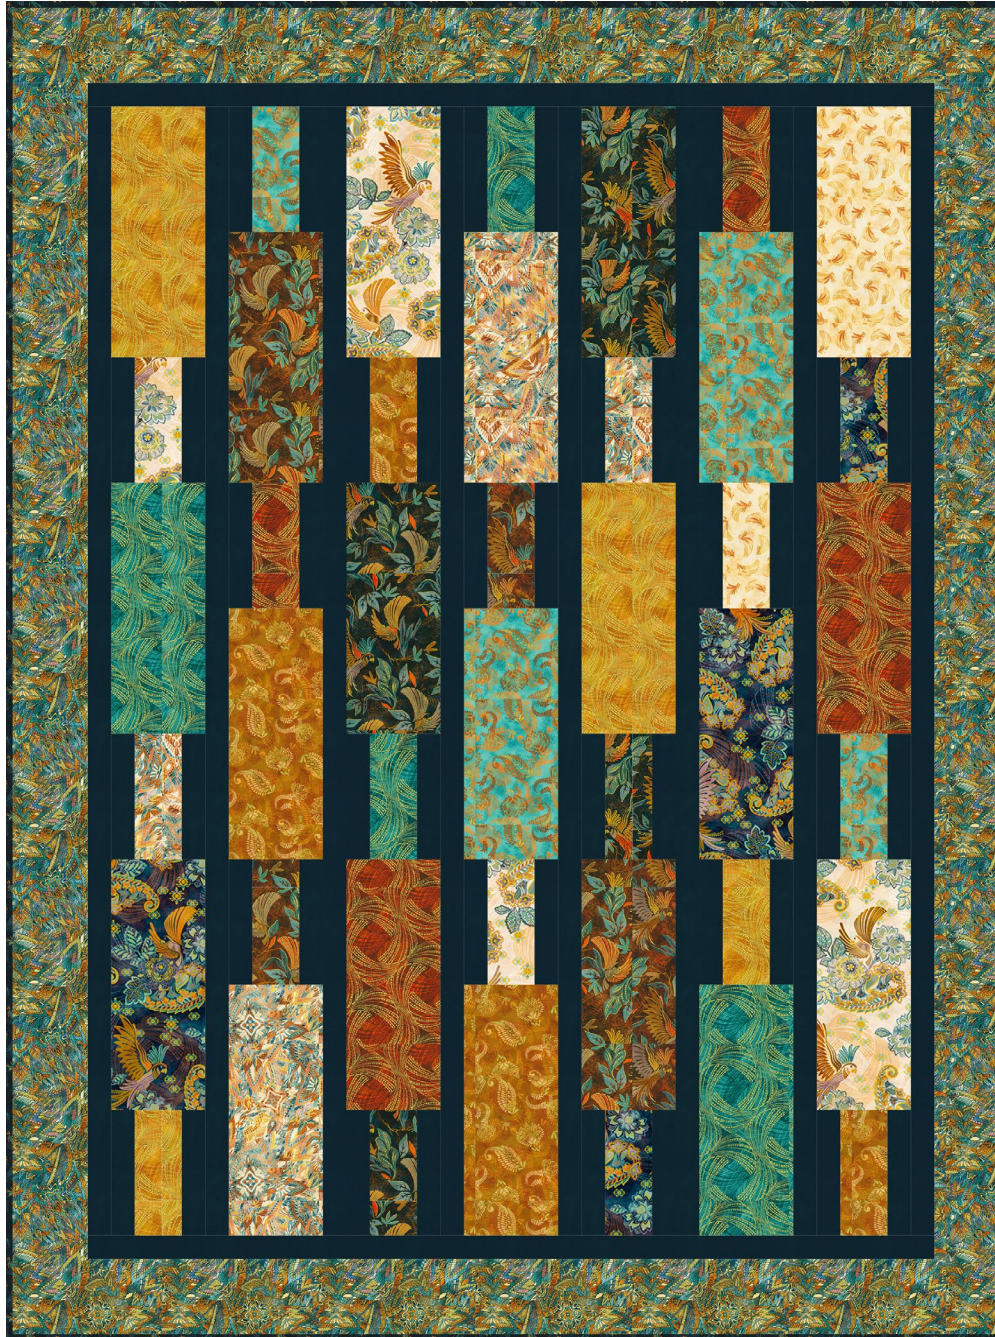

Pattern available for purchase
from quiltingrenditions.com

Project Name: **Down Play**
Dimensions: **64 1/2" x 85 1/2"**
Designed by Quilting Renditions

Precut Friendly

The Down Play quilt can be made with 11 Fat Quarters - just add sashing, borders, & binding!

PRO15934