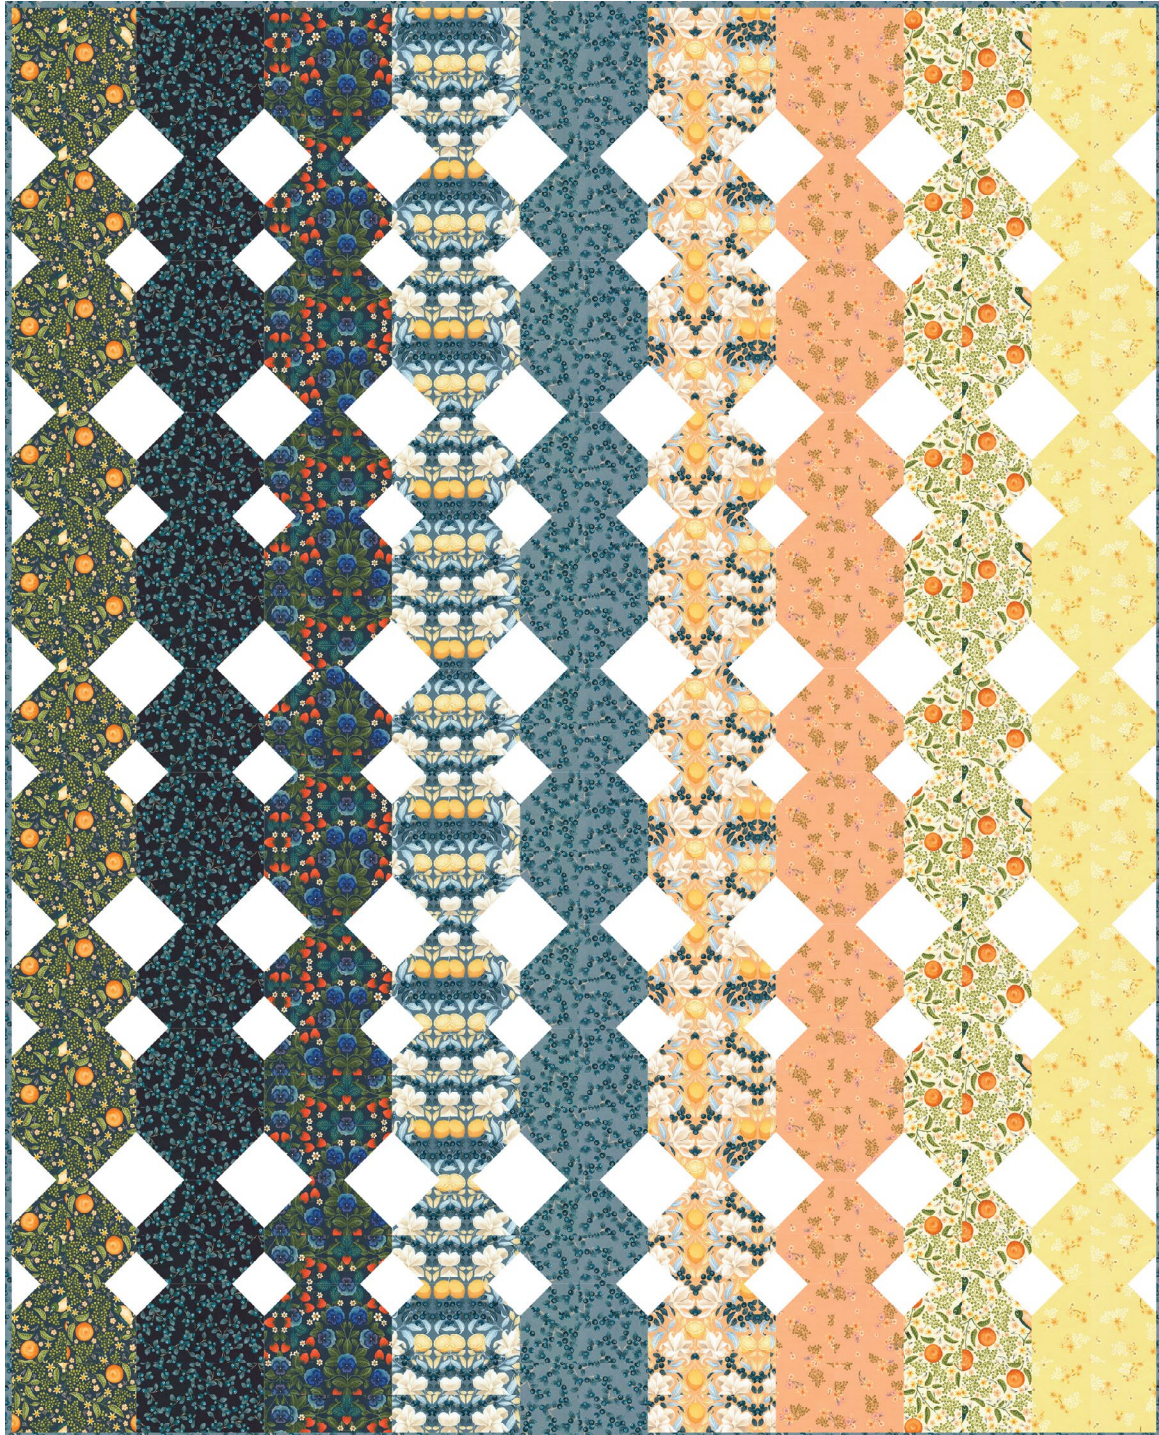

Pattern available for purchase
from thencamejune.com

Project Name: **Paper Cuts**
Dimensions: **72" x 90"**
Designed by Then Came June

PRO15938