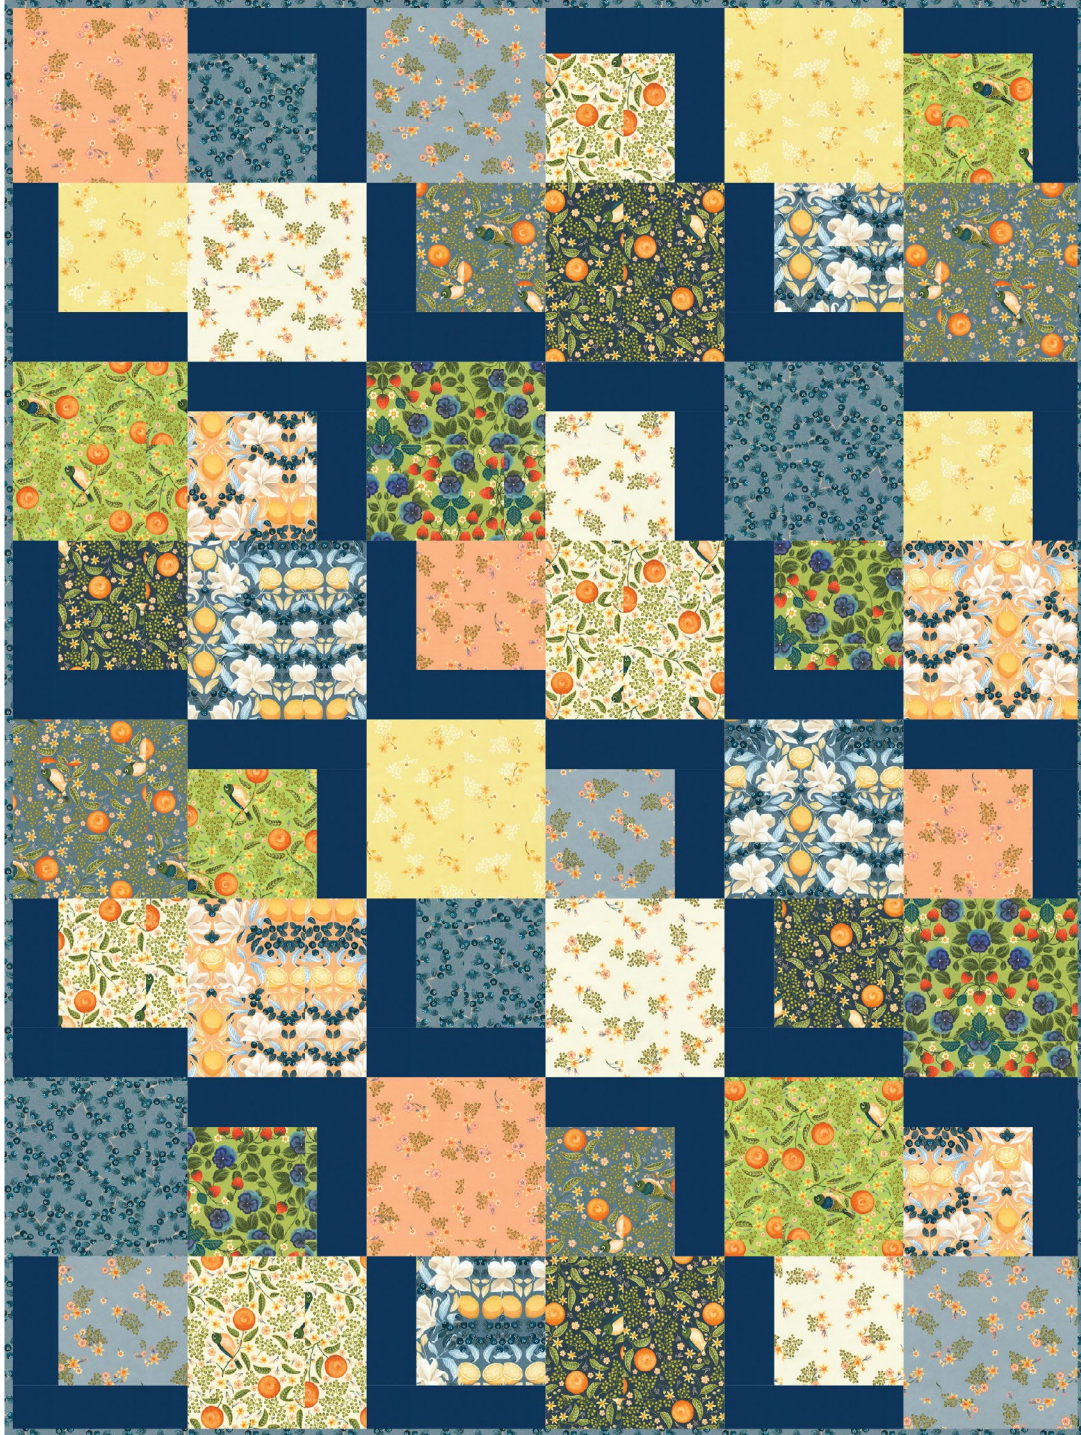

Pattern available for purchase
from villarosadesigns.com

Project Name: **San Julian**
Dimensions: **54" x 72"**
Designed by Villa Rosa Designs

PRO15939