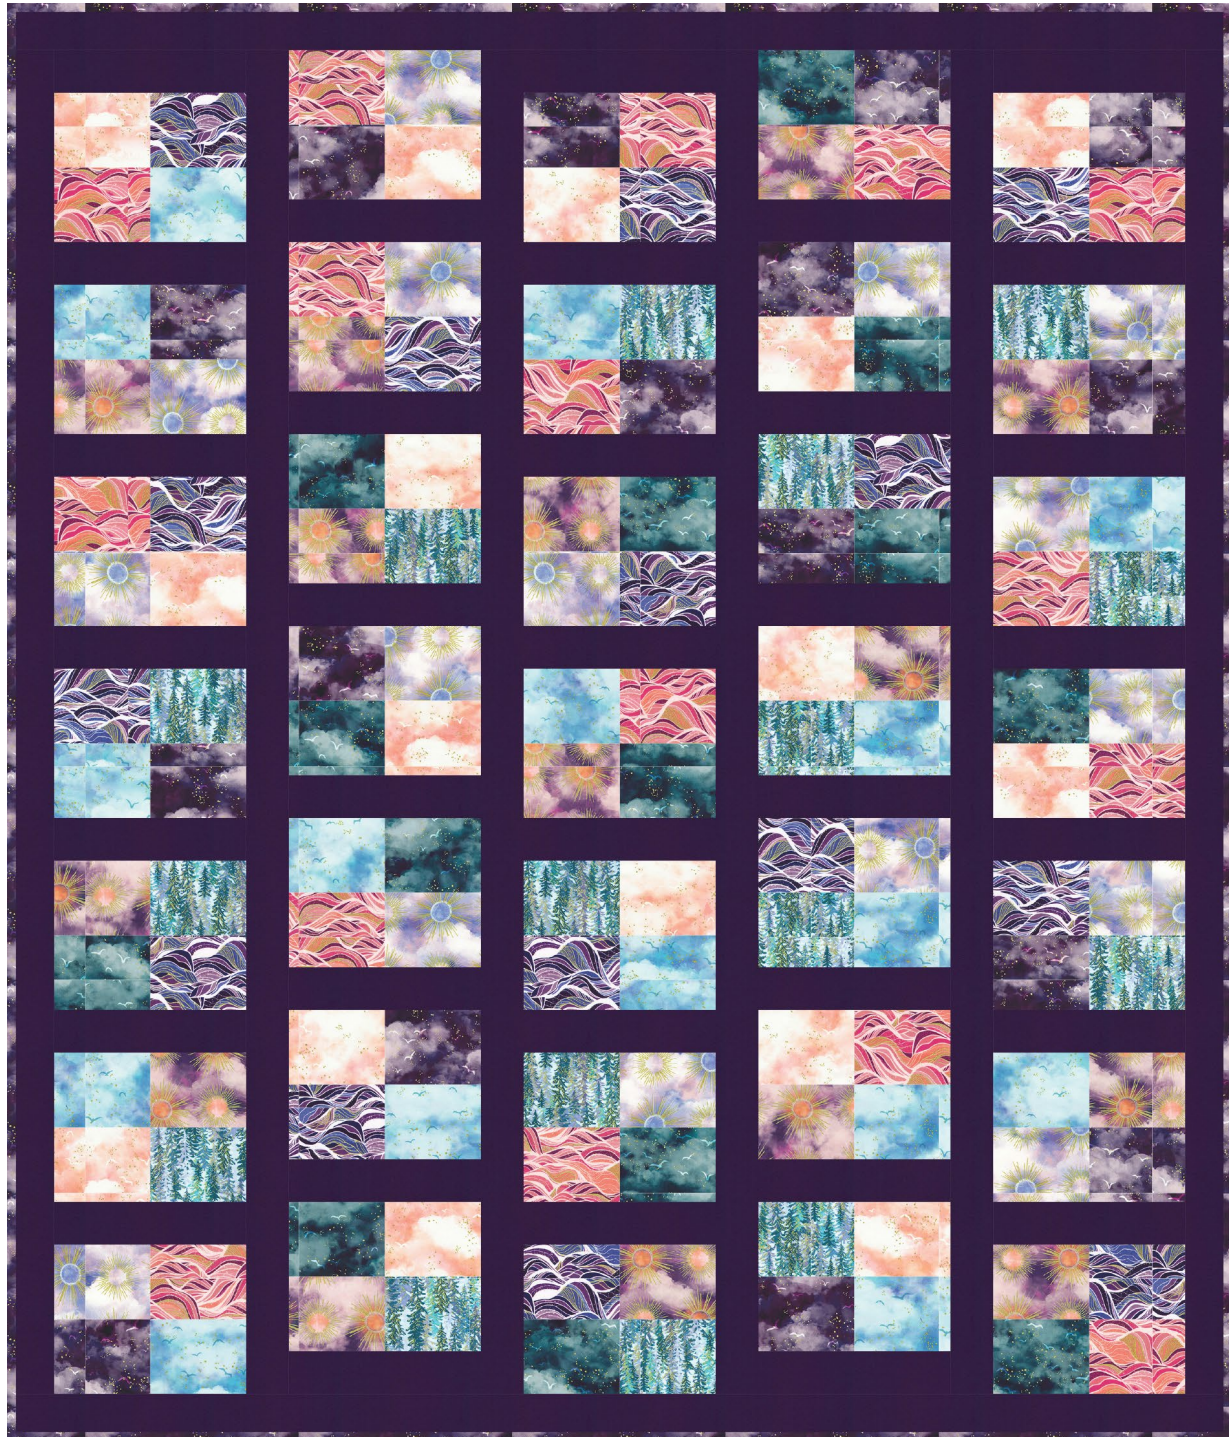

Pattern available for purchase
from villarosadesigns.com

Project Name: **Circus Time**
Dimensions: **57" x 68"**
Designed by Orphan Quilt Designs for Villa Rosa
Designs

PRO15986