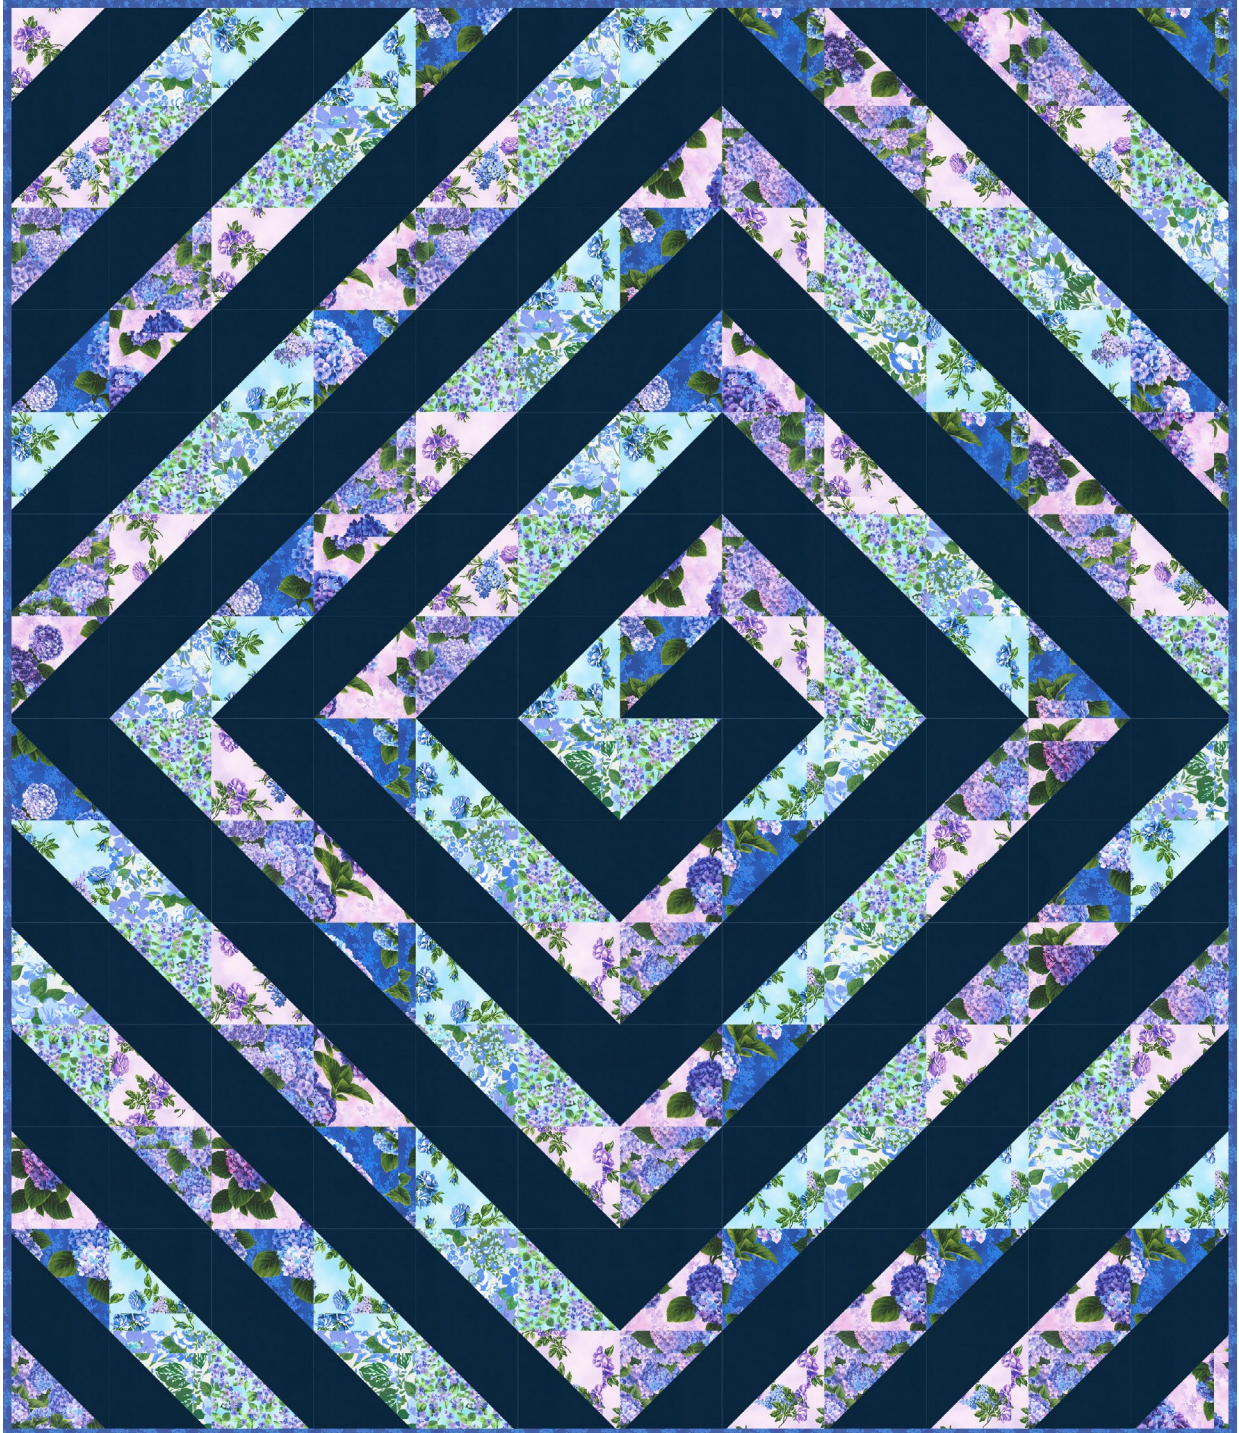

Pattern available for purchase
from villarosadesigns.com

Project Name: **Rainbow Road**
Dimensions: **60" x 70"**
Designed by Melissa Milligan for Villa Rosa
Designs

PRO15814