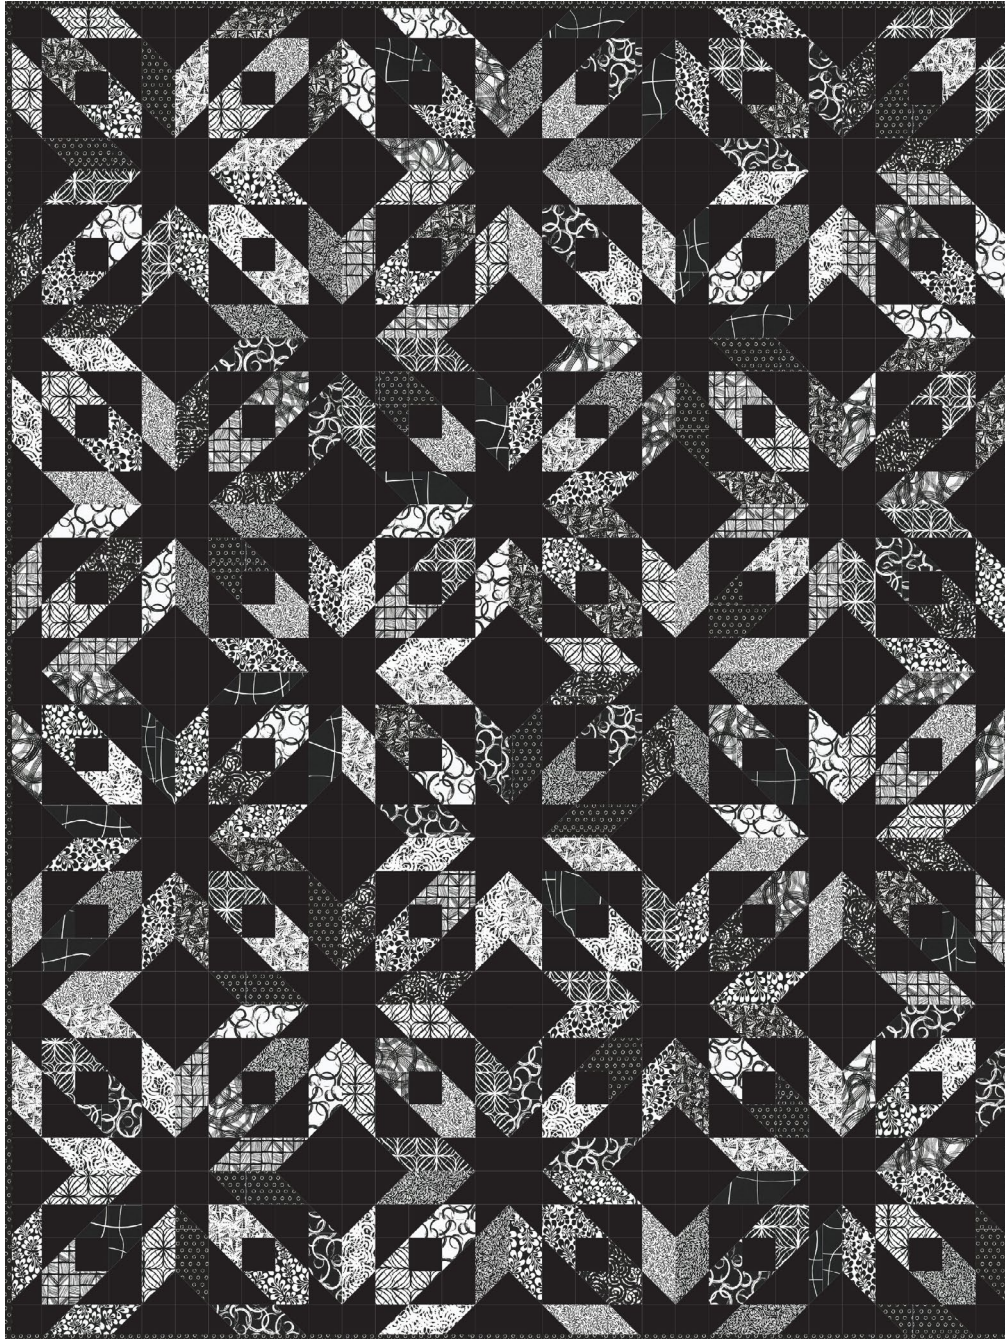

Pattern available for purchase
from modernlymorgan.com

Project Name: **Same Sky**
Dimensions: **60" x 80"**
Designed by Modernly Morgan

Precut Friendly

The Same Sky quilt can be made with one Fat Quarter Bundle - just add background & binding!