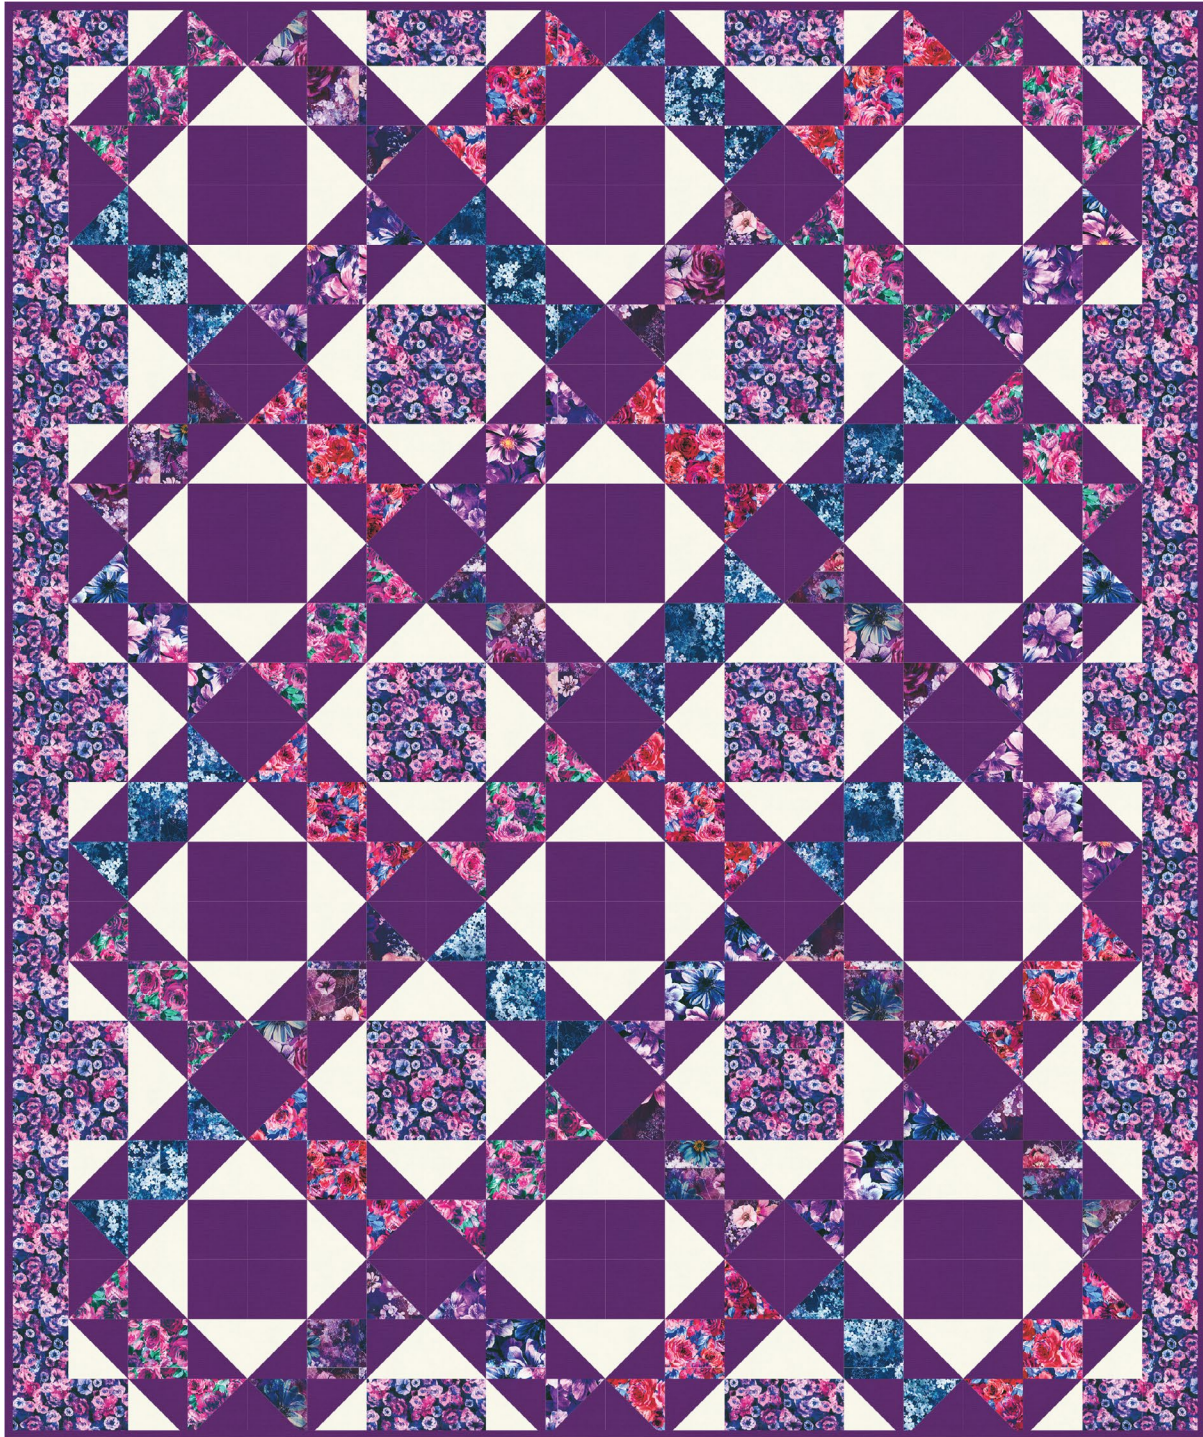

Pattern available for purchase  
from meadowmistdesigns.com

Project Name: **English Trellis**  
Dimensions: **60 1/2" x 72 1/2"**  
Designed by Meadow Mist Designs

PRO15947