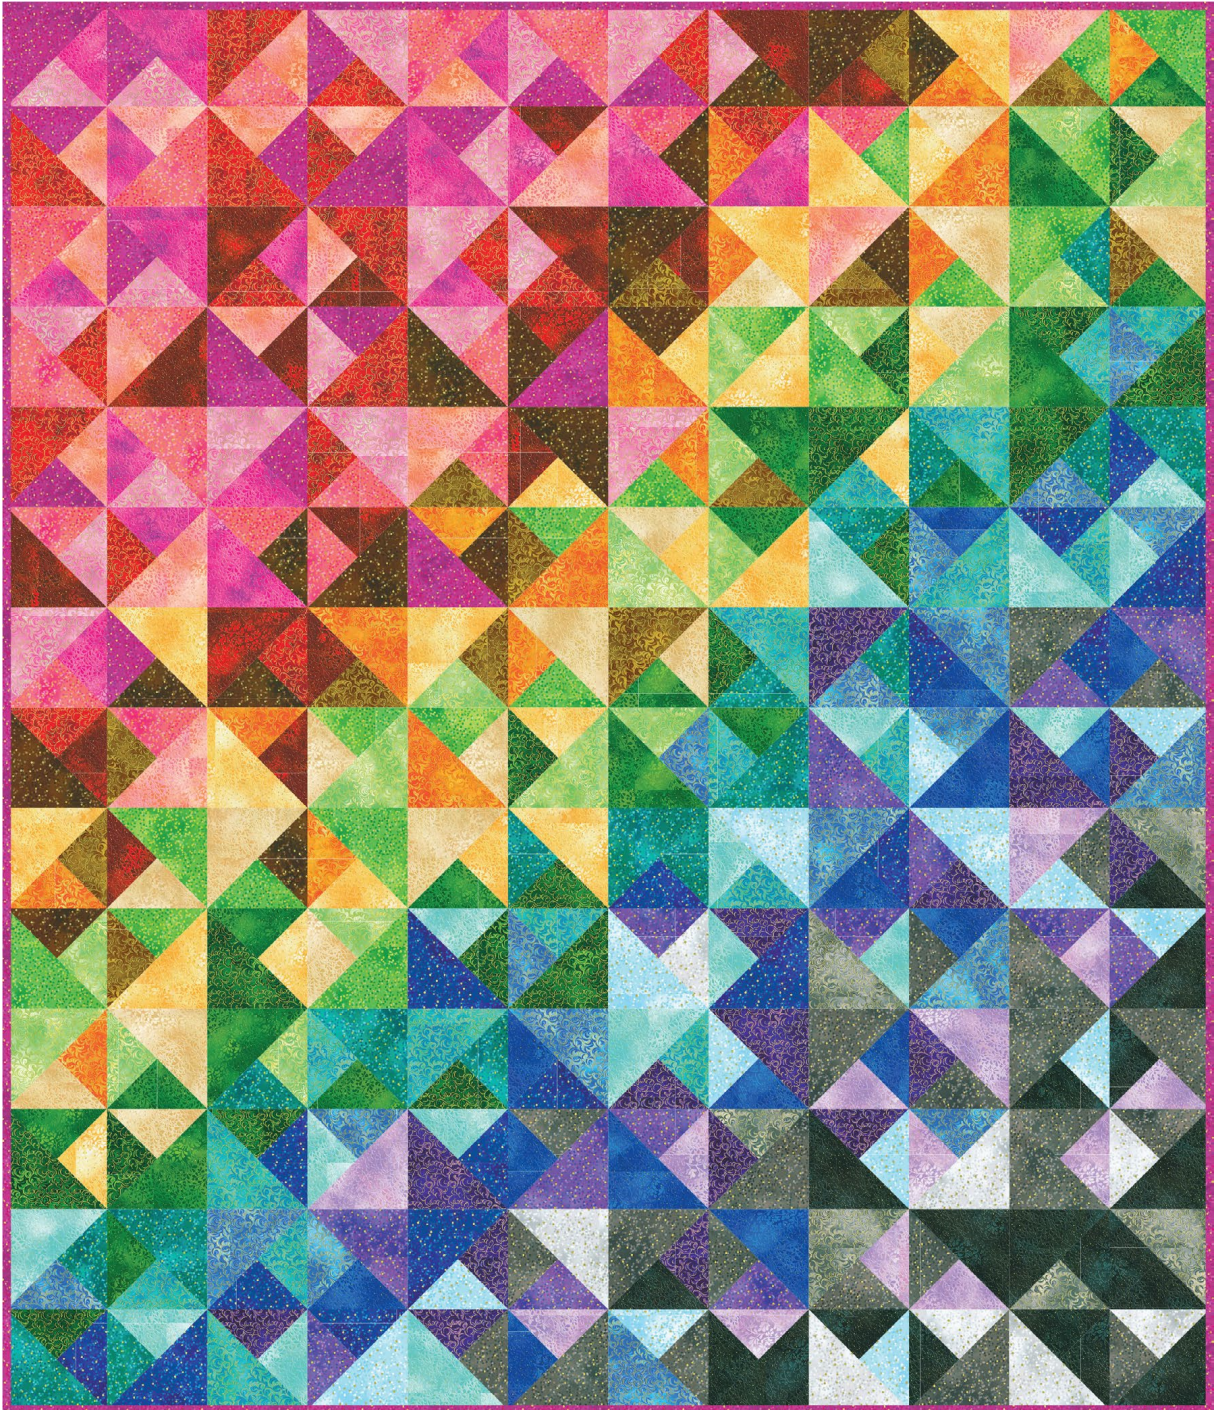

Pattern available for purchase
from kitchentablequilting.com

Project Name: **The Cleo Quilt**
Dimensions: **60" x 70"**
Designed by Kitchen Table Quilting

PRO15837