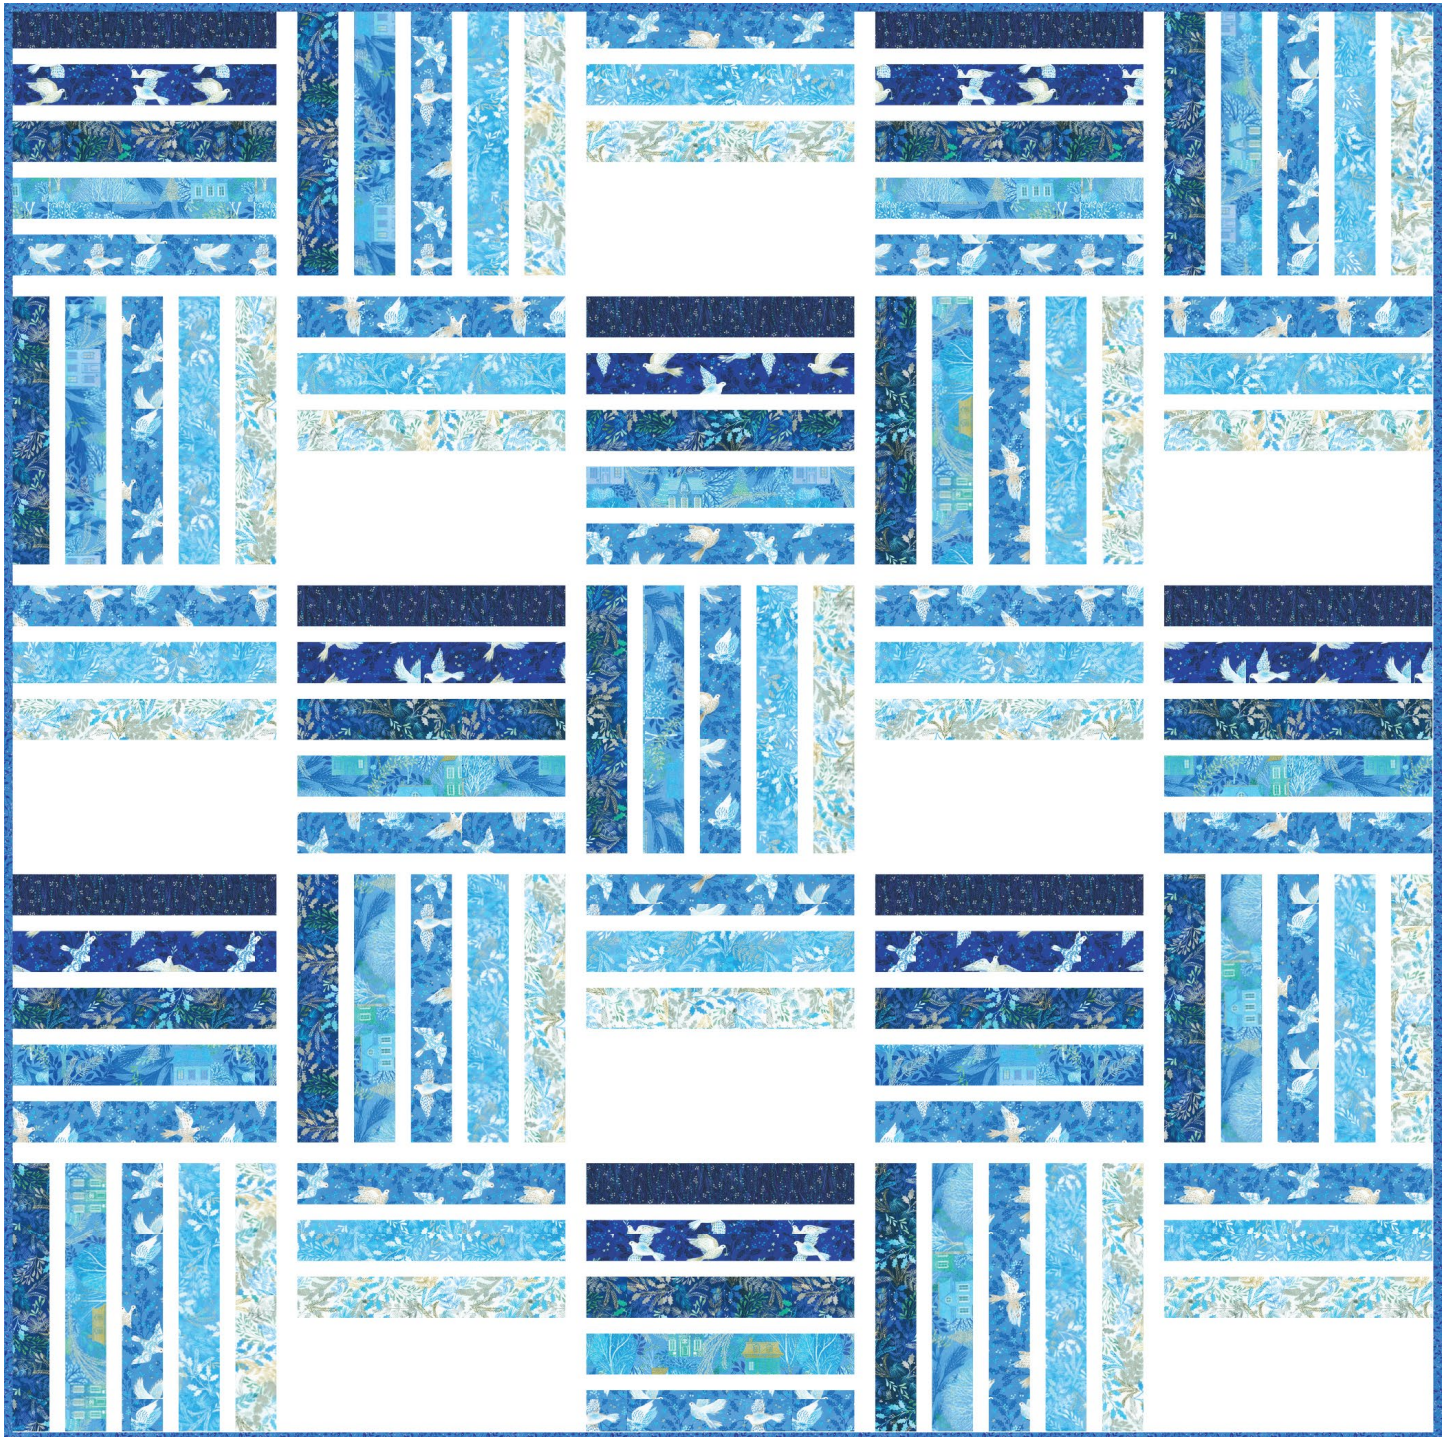

Pattern available for purchase
from thencamejune.com

Project Name: **Blakely**
Dimensions: **69" x 69"**
Designed by Then Came June

PRO15844