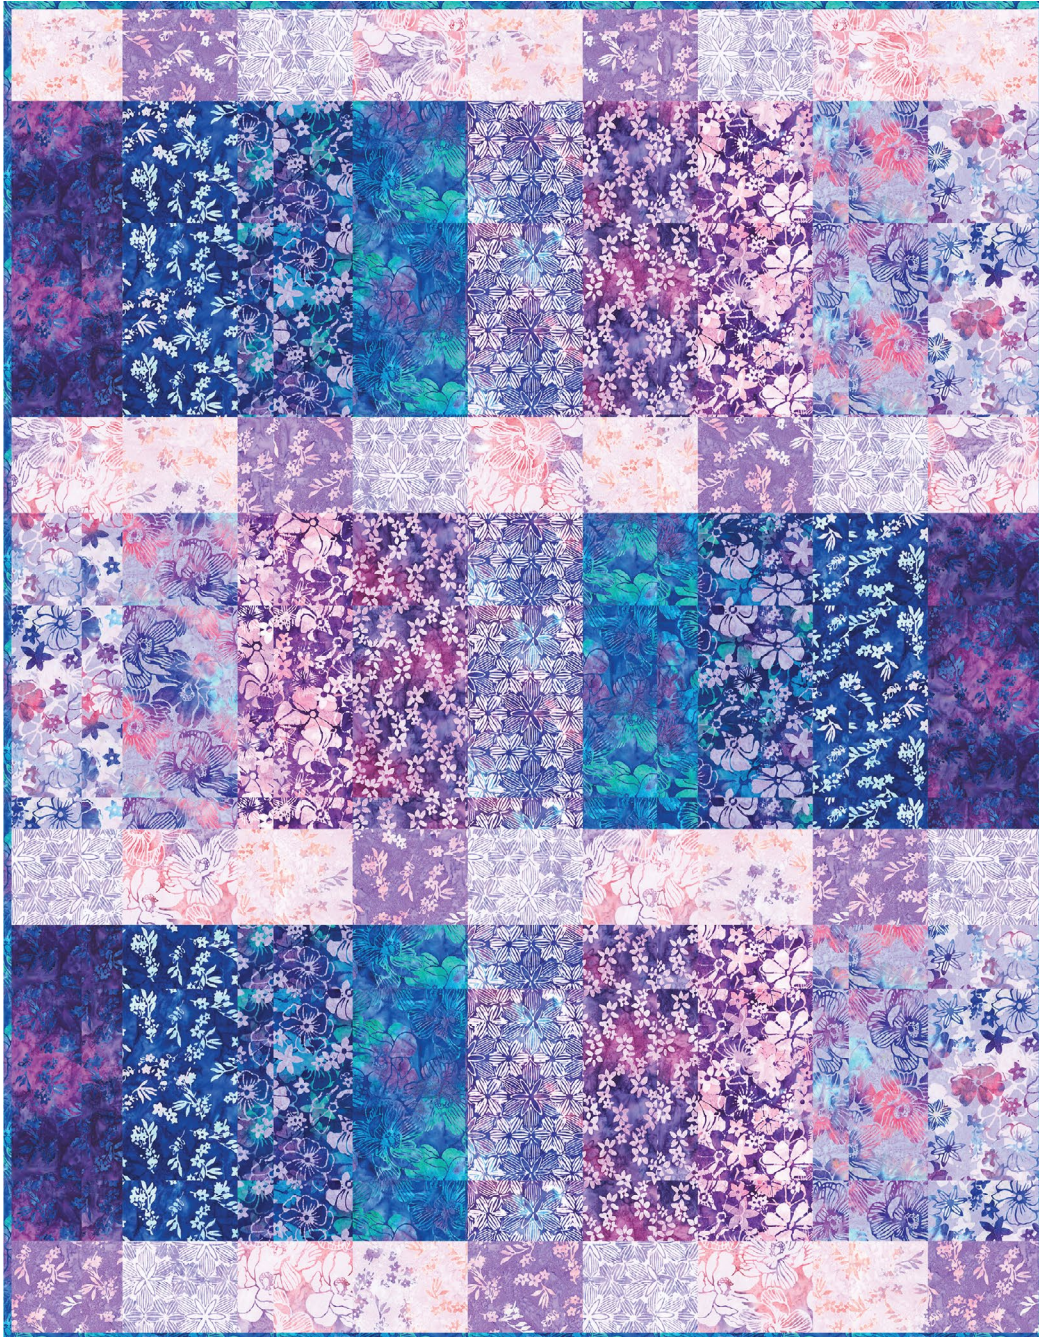

Pattern available for purchase
from villarosadesigns.com

Project Name: **Regent Park**
Dimensions: **54" x 70"**
Designed by Villa Rosa Designs

Precut Friendly

The Regent Park quilt can be made with 13 fat quarters - just add binding!