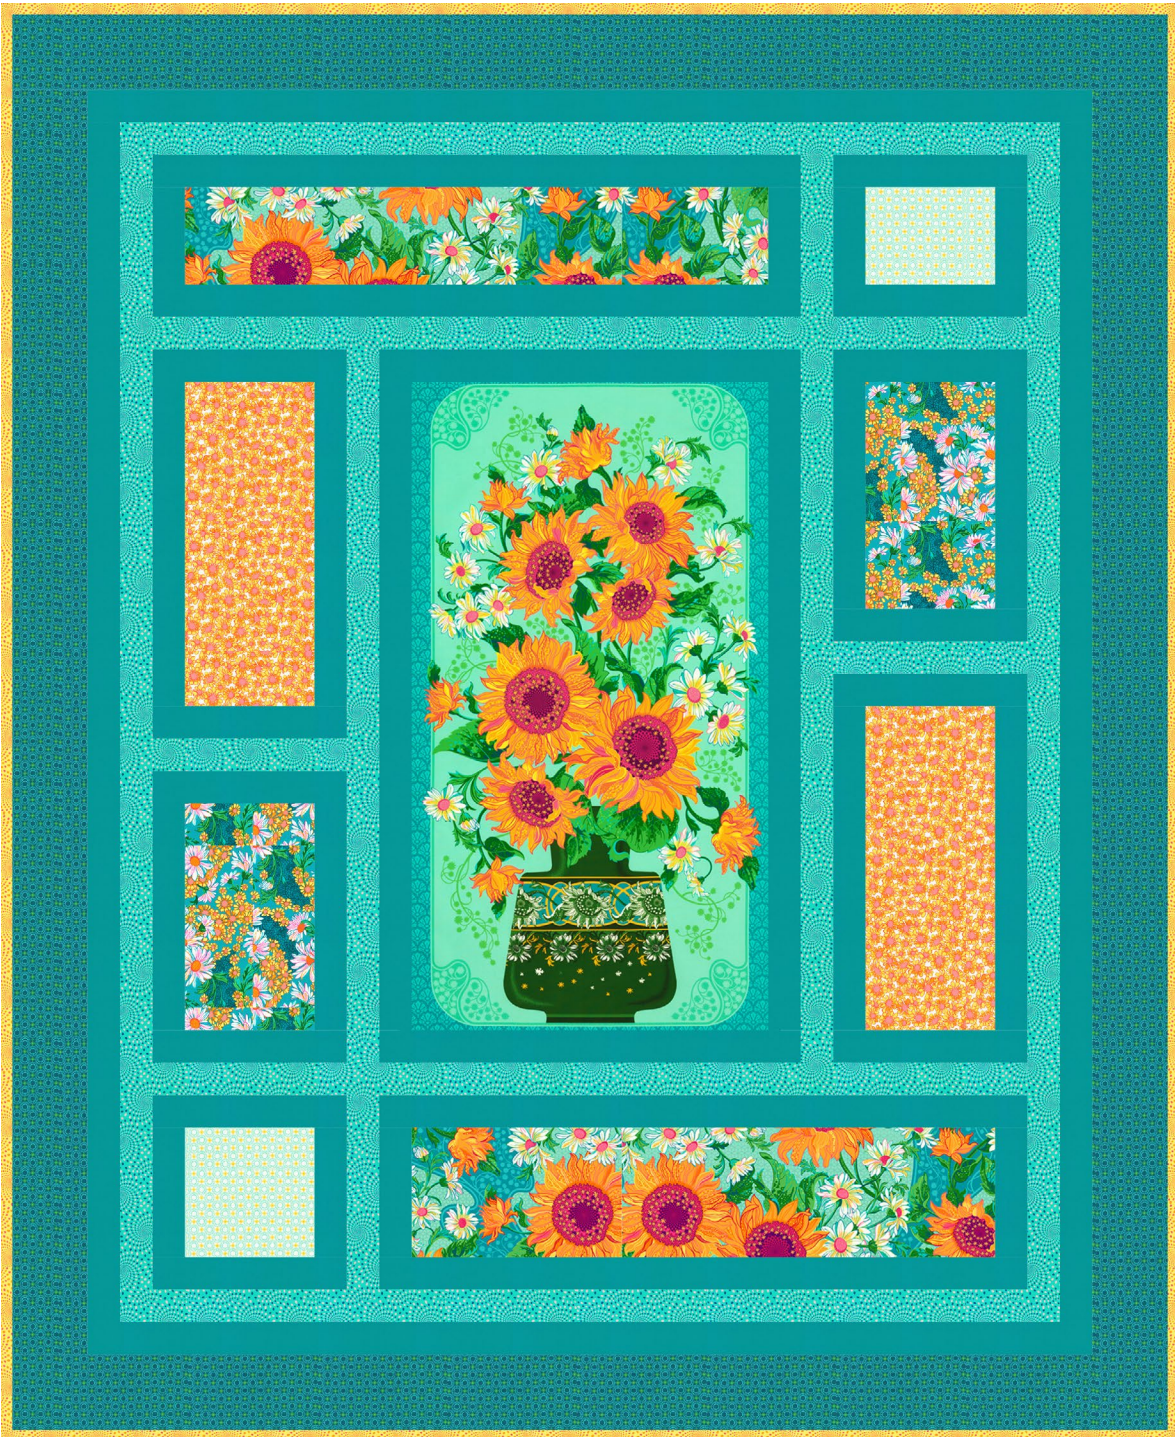

Pattern available for purchase  
from [quiltingrenditions.com](http://quiltingrenditions.com)

Project Name: **Picture That**  
Dimensions: **72" x 88"**  
Designed by Quilting Renditions  
Aqua

PRO15967