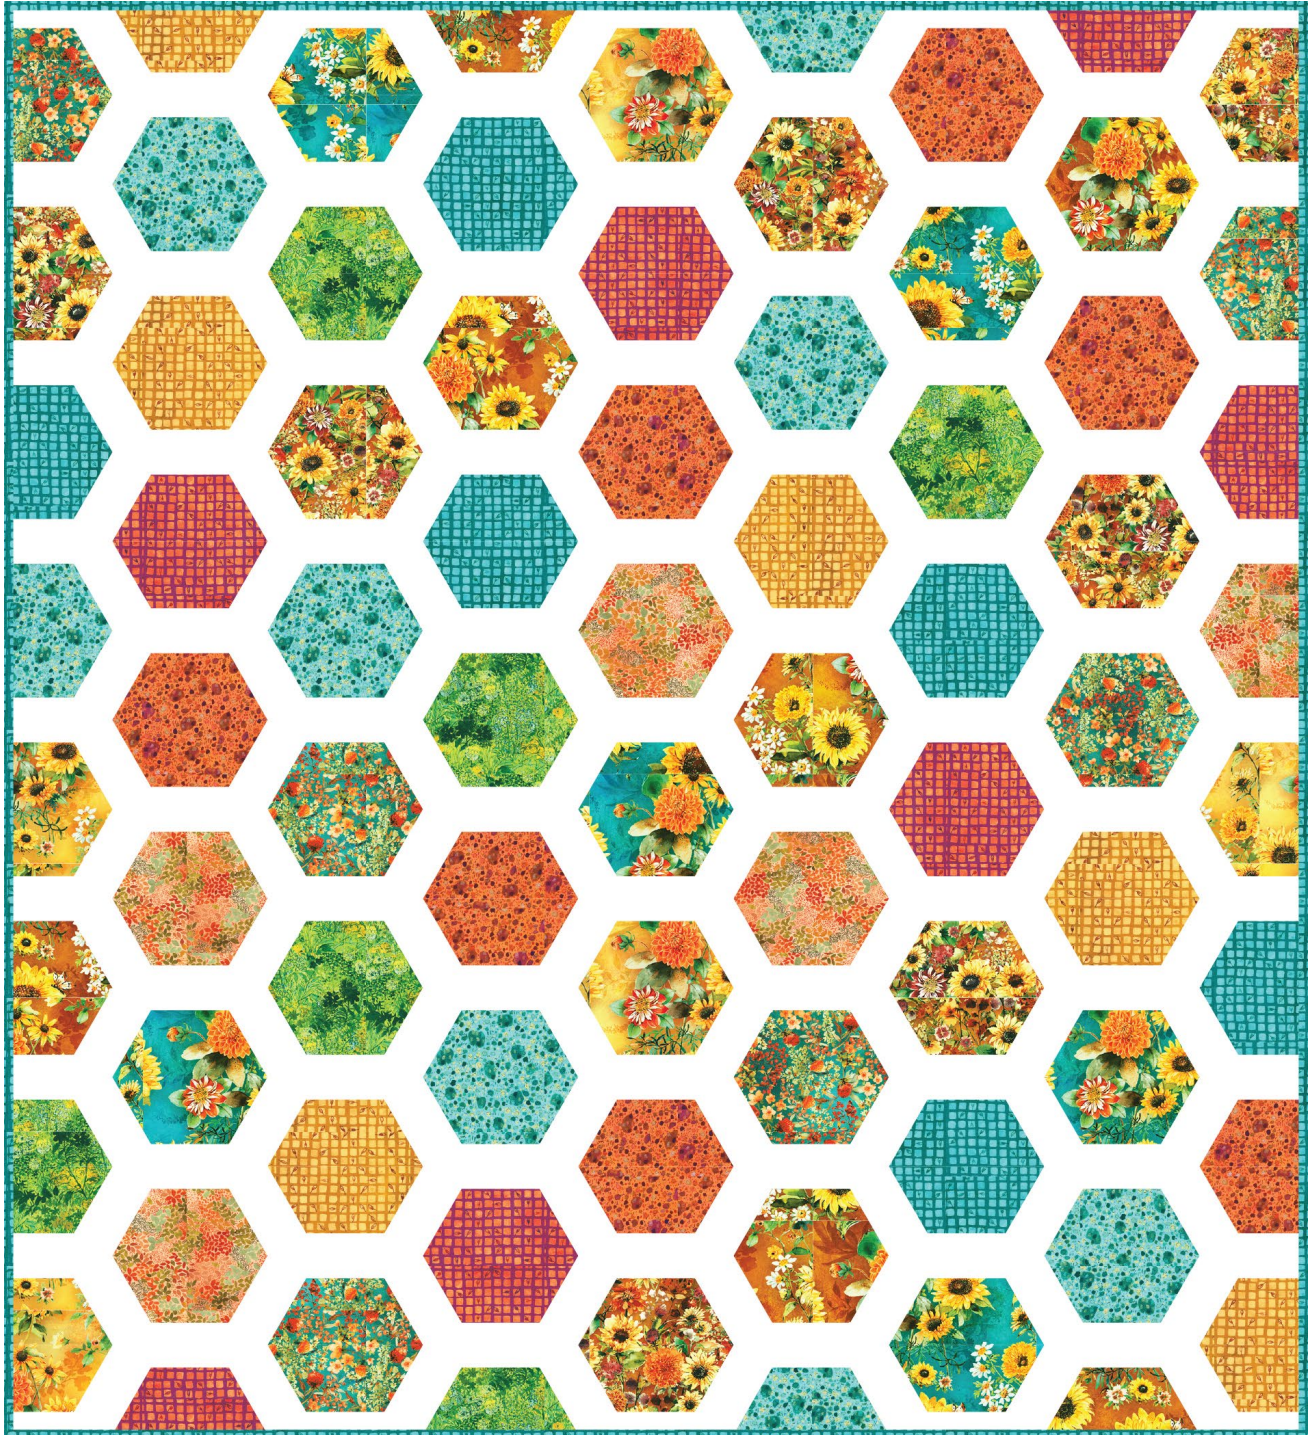

Pattern available for purchase
from quiltyloveshop.com

Project Name: **Hexie Framed**
Dimensions: **57" x 64"**
Designed by Quilty Love

PRO15863