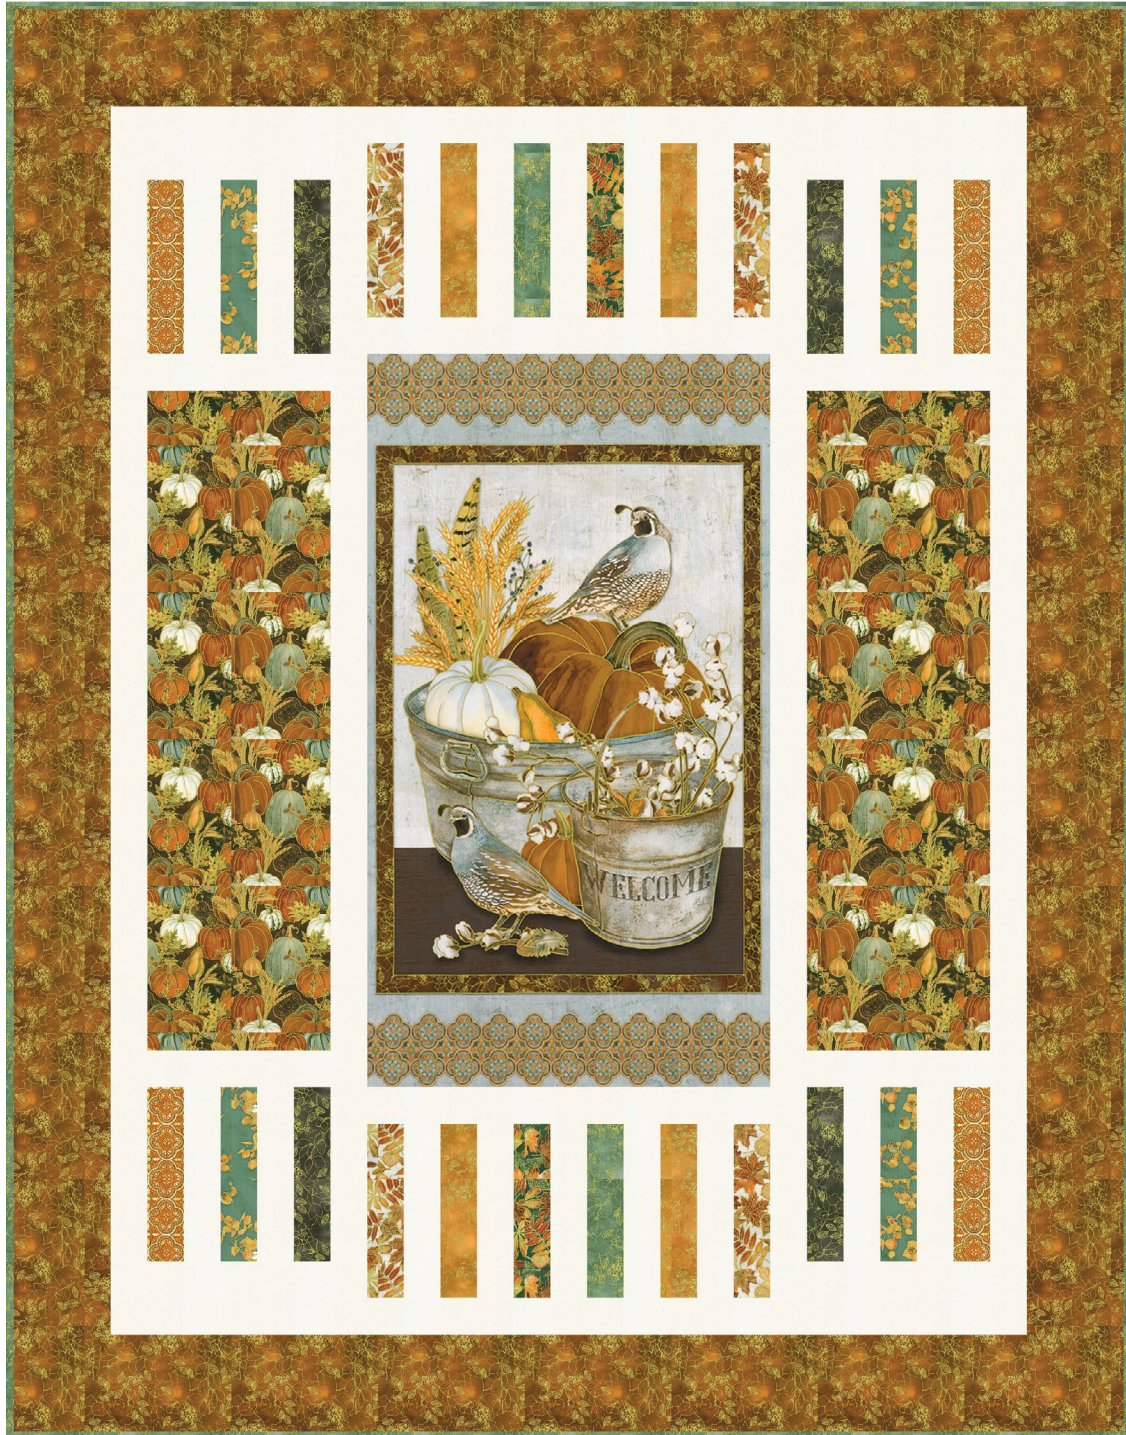

Warm Welcome

Pattern available for purchase
from mountainpeekcreations.com

Project Name: **Trifecta**
Dimensions: **61" x 78"**
Designed by Mountainpeek Creations

PRO15877