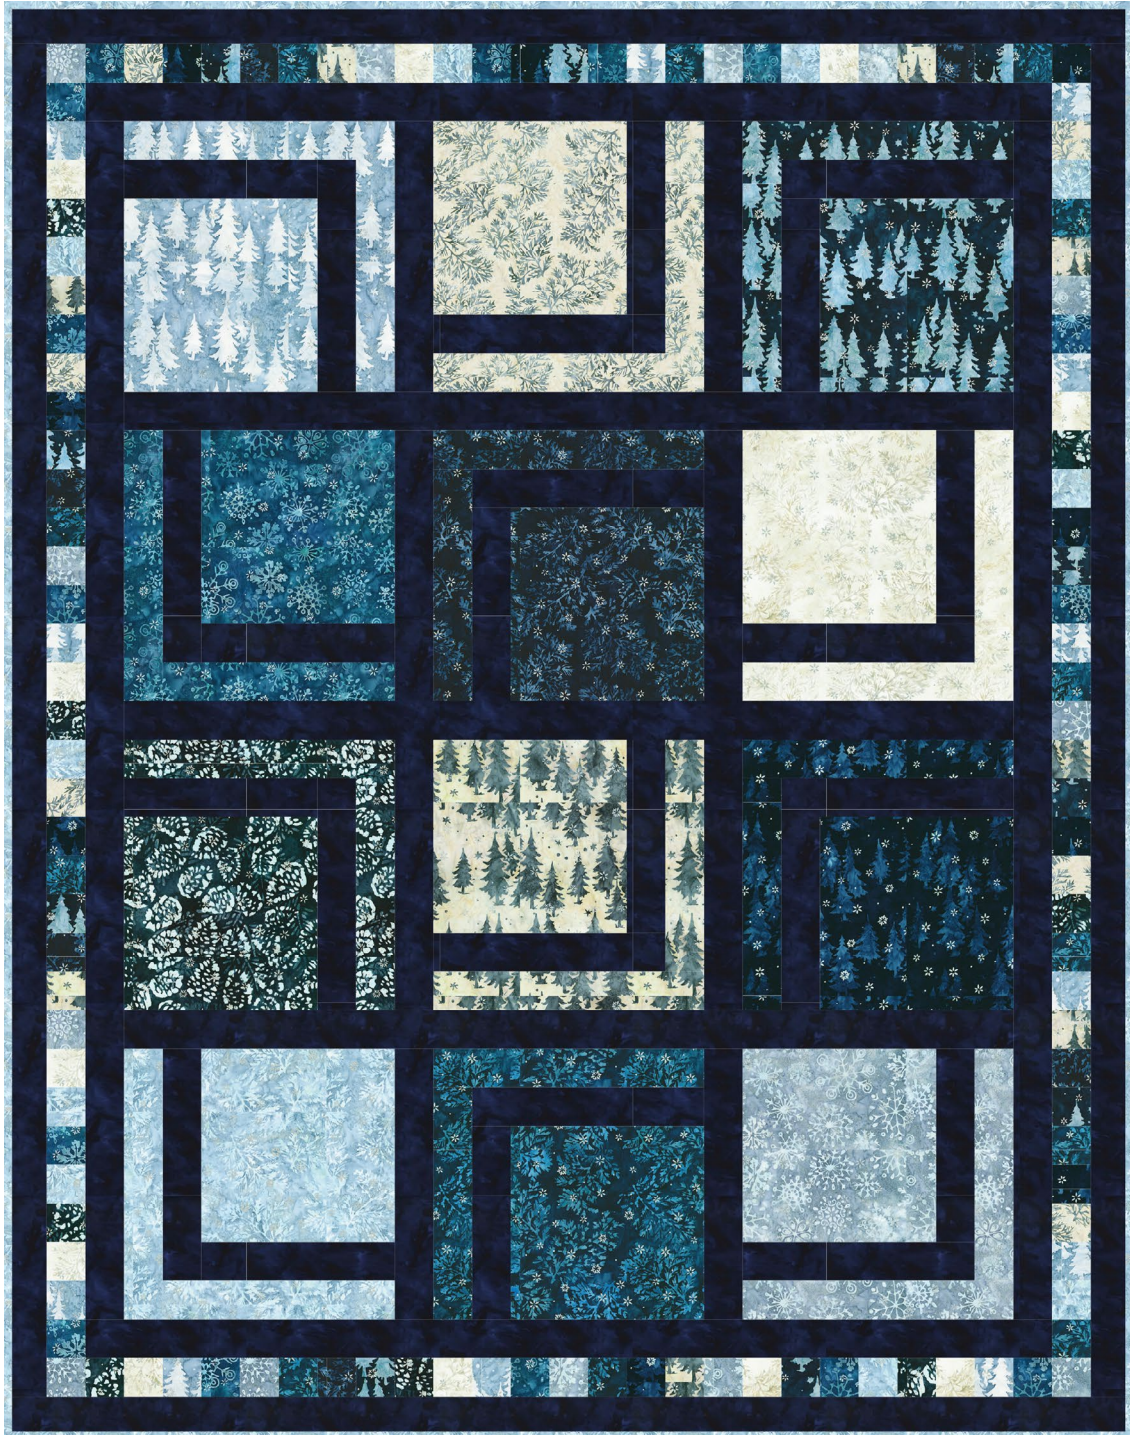

Winter Pines

Pattern available for purchase
from quiltingrenditions.com

Project Name: **Double Time**
Dimensions: **58 1/2" x 74 1/2"**
Designed by Quilting Renditions

PRO15878