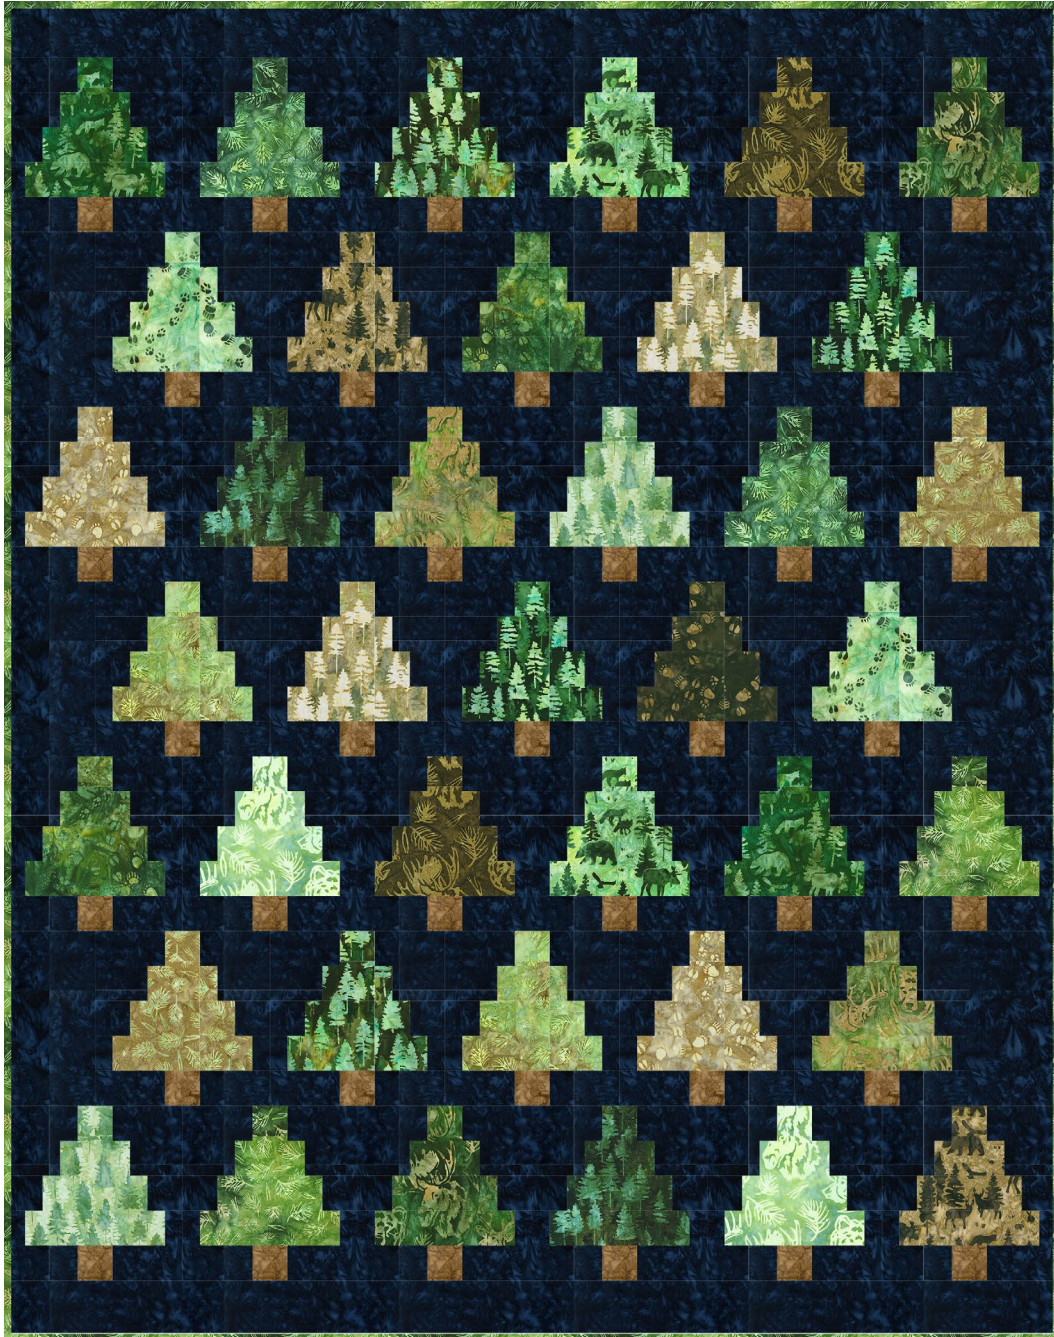

Pattern available for purchase
from Quiltyloveshop.com

Project Name: **Quilty Trees**
Dimensions: **60" x 75"**
Designed by Quilty Love

Precut Friendly

The Quilty Trees quilt can be made with 20 fat eighths - just add background, accent, & binding!

PRO15886